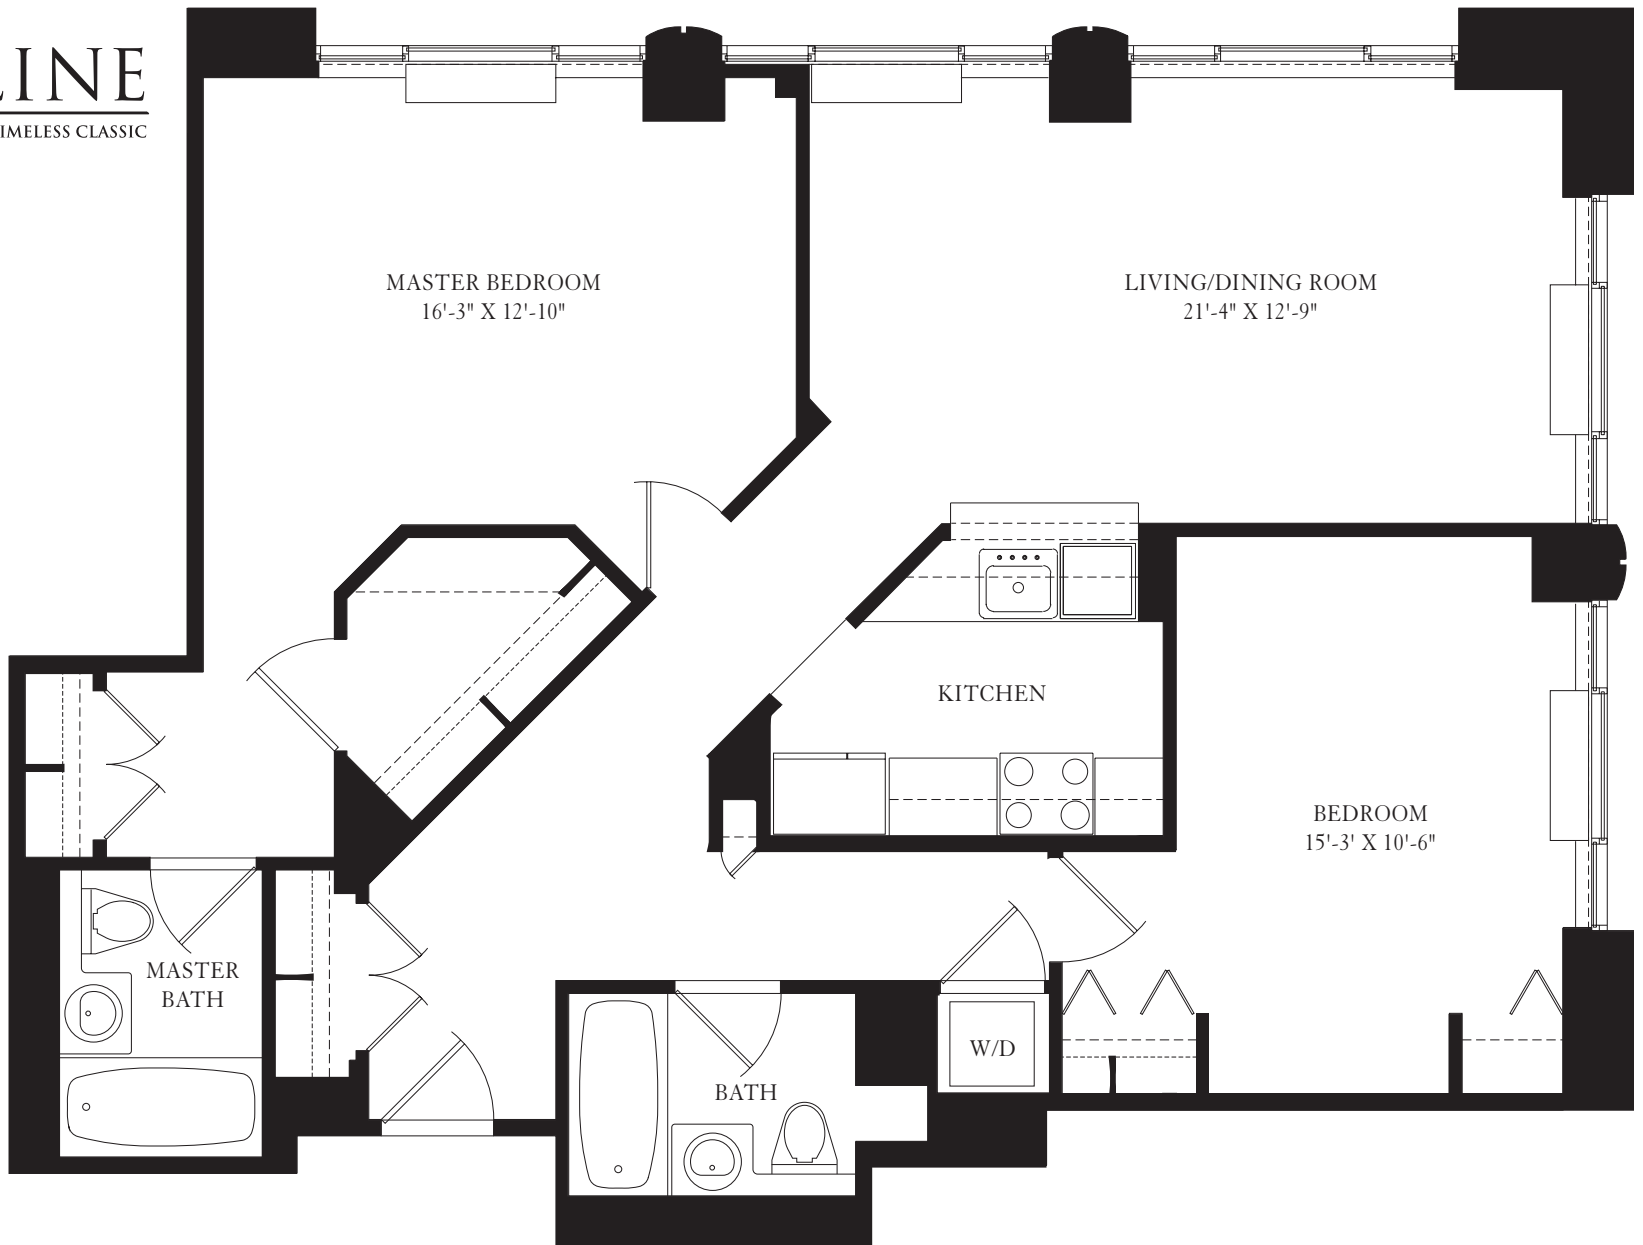

THE  
**CAROLINE**  
A TIMELESS CLASSIC

SUITE 38 FLOORS 4 THROUGH 10  
60 West 23rd Street, New York, NY 10010 T: 212-837-4800

All dimensions are approximate and subject to normal construction variances.