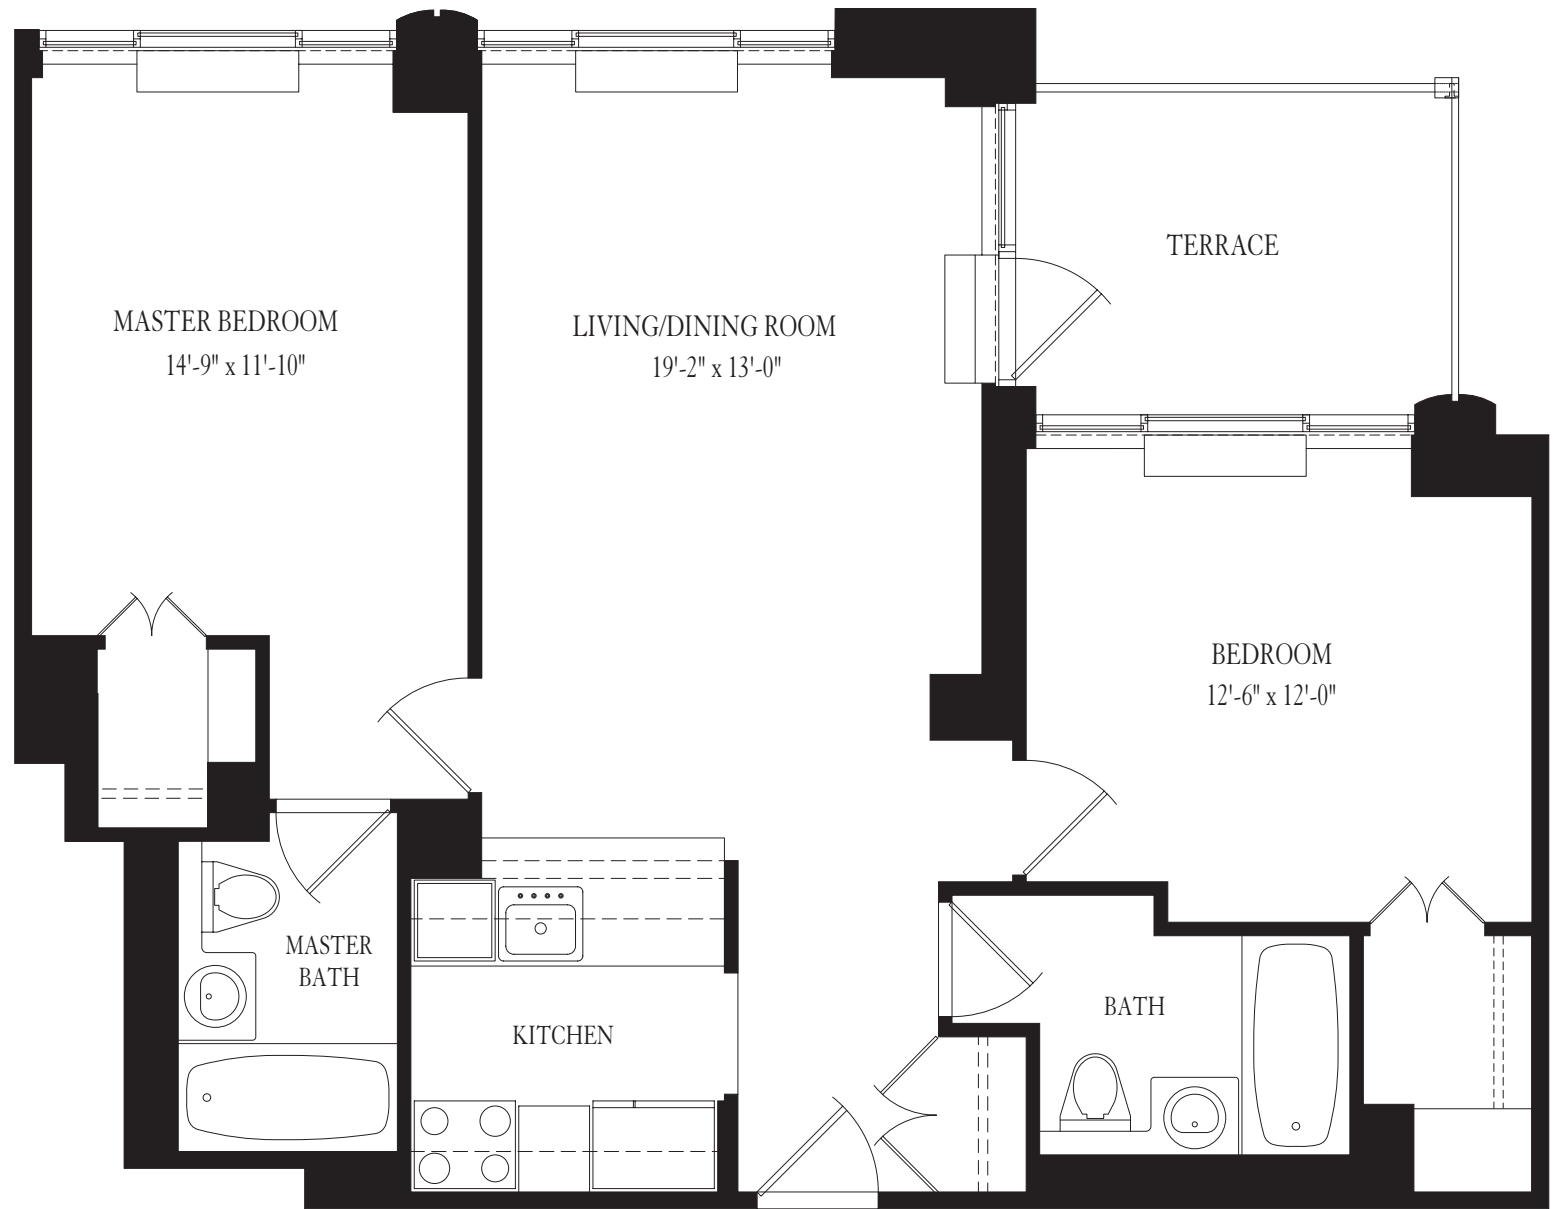

THE  
**CAROLINE**  
A TIMELESS CLASSIC

SUITE 36 FLOOR 10  
60 West 23rd Street, New York, NY 10010 T: 212-837-4800

All dimensions are approximate and subject to normal construction variances.