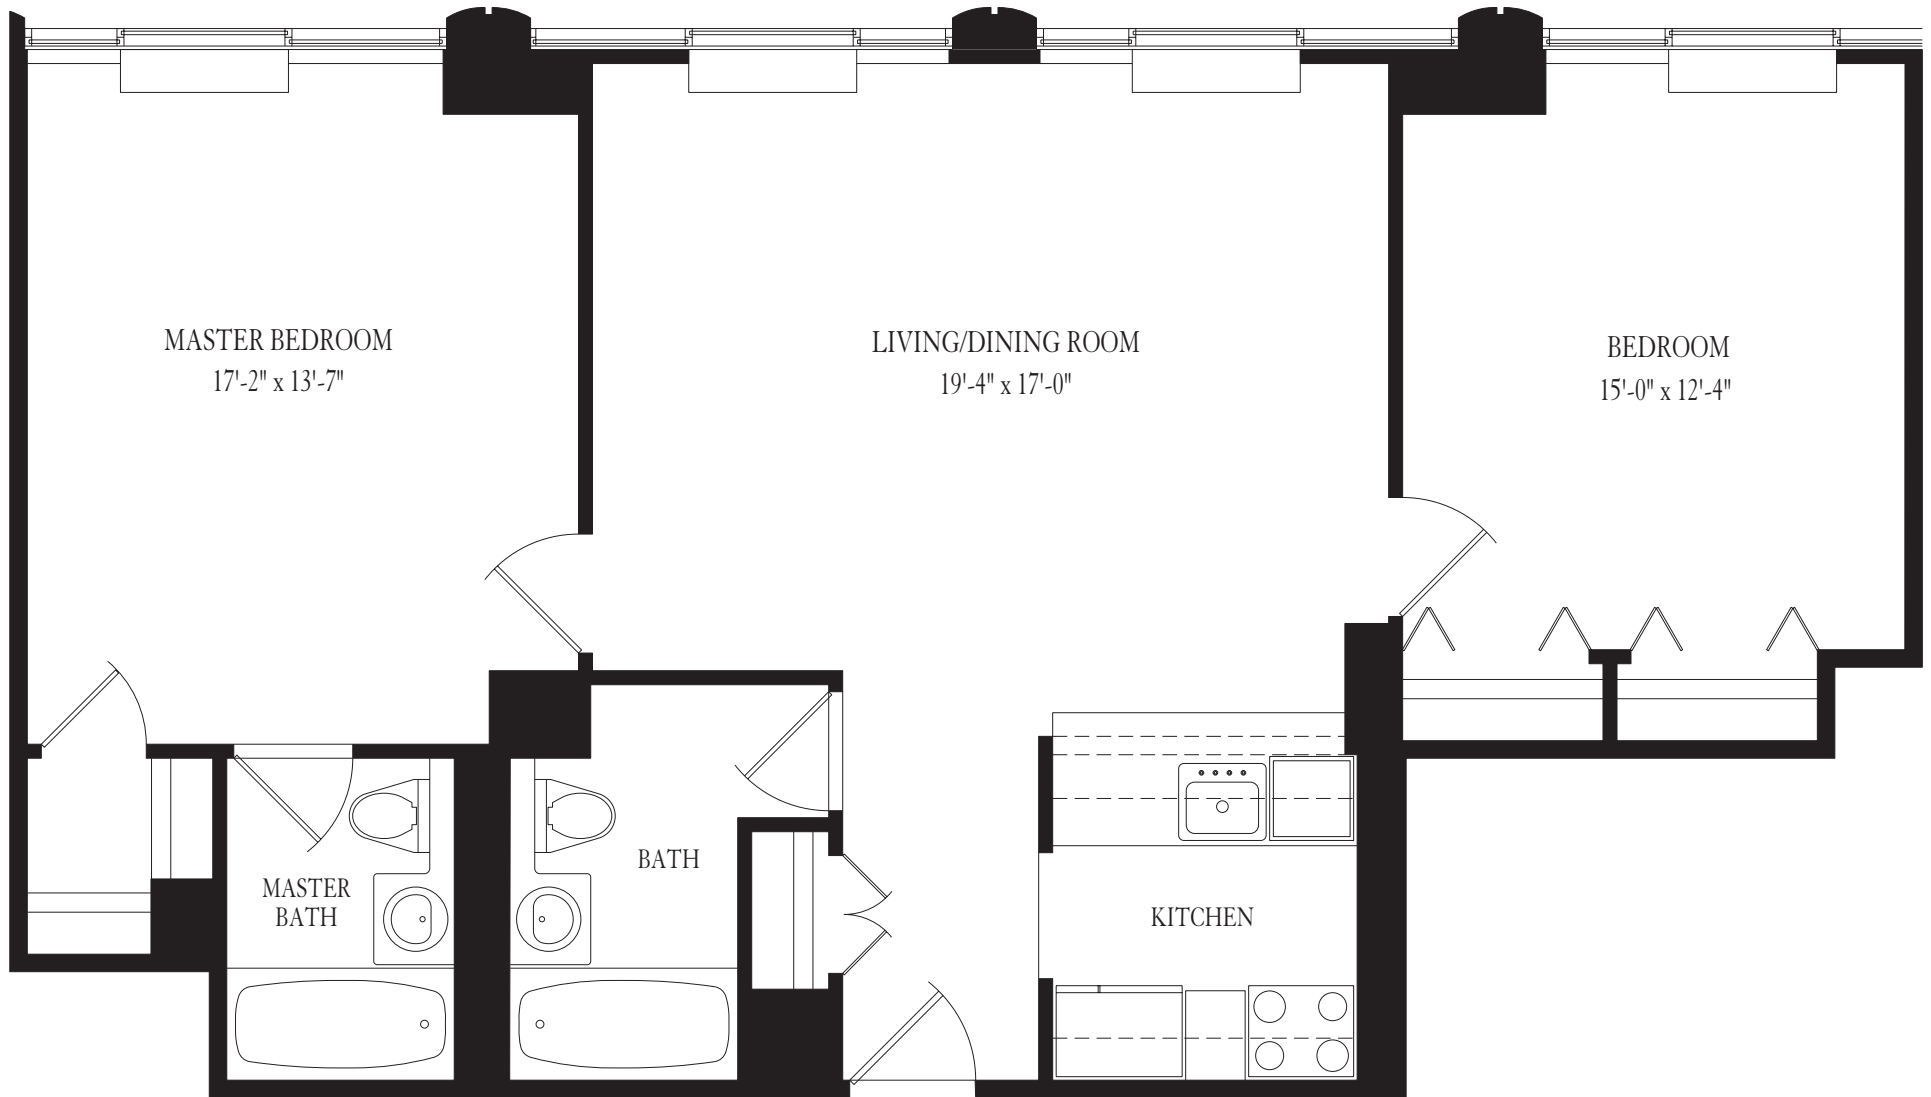

THE  
**CAROLINE**  
A TIMELESS CLASSIC

SUITE 3 FLOOR 20  
60 West 23rd Street, New York, NY 10010 T: 212-837-4800

All dimensions are approximate and subject to normal construction variances.