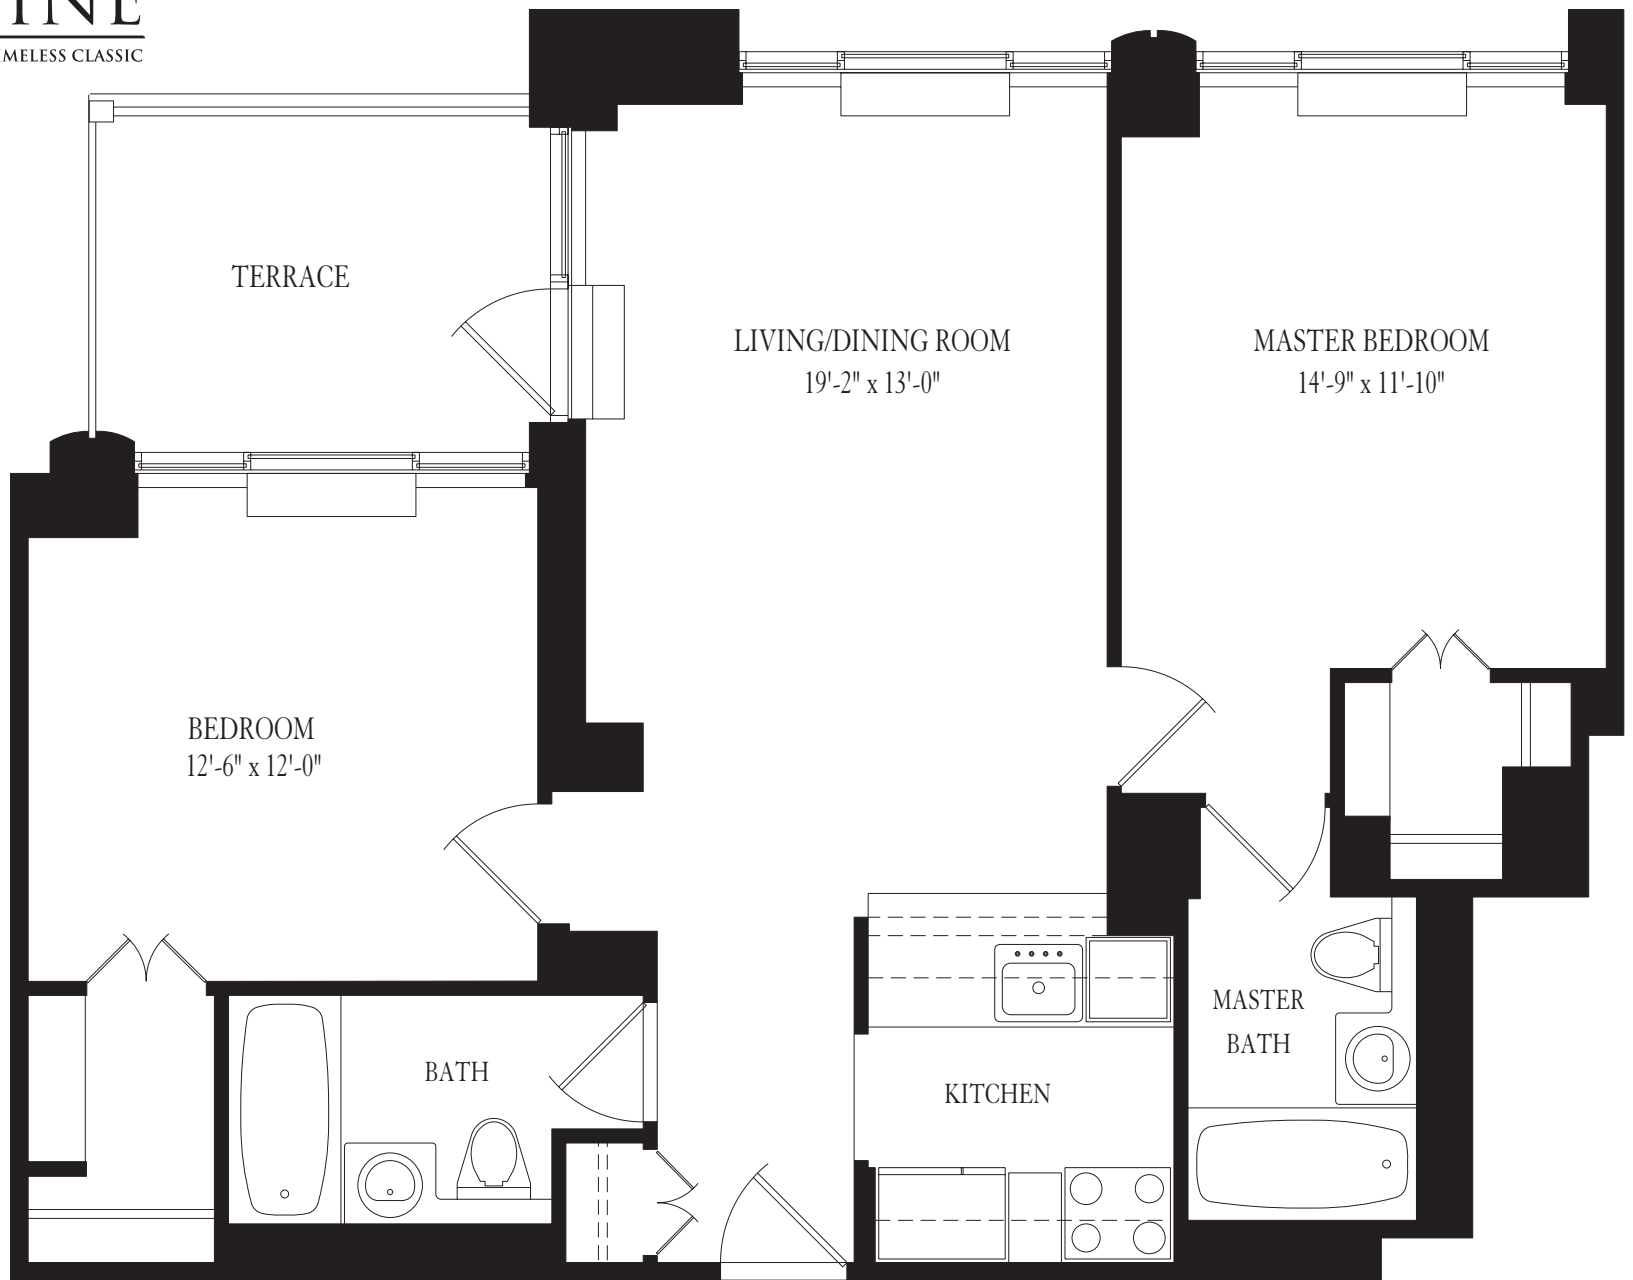

THE
CAROLINE
A TIMELESS CLASSIC

SUITE 26 FLOOR 10
60 West 23rd Street, New York, NY 10010 T: 212-837-4800

All dimensions are approximate and subject to normal construction variances.