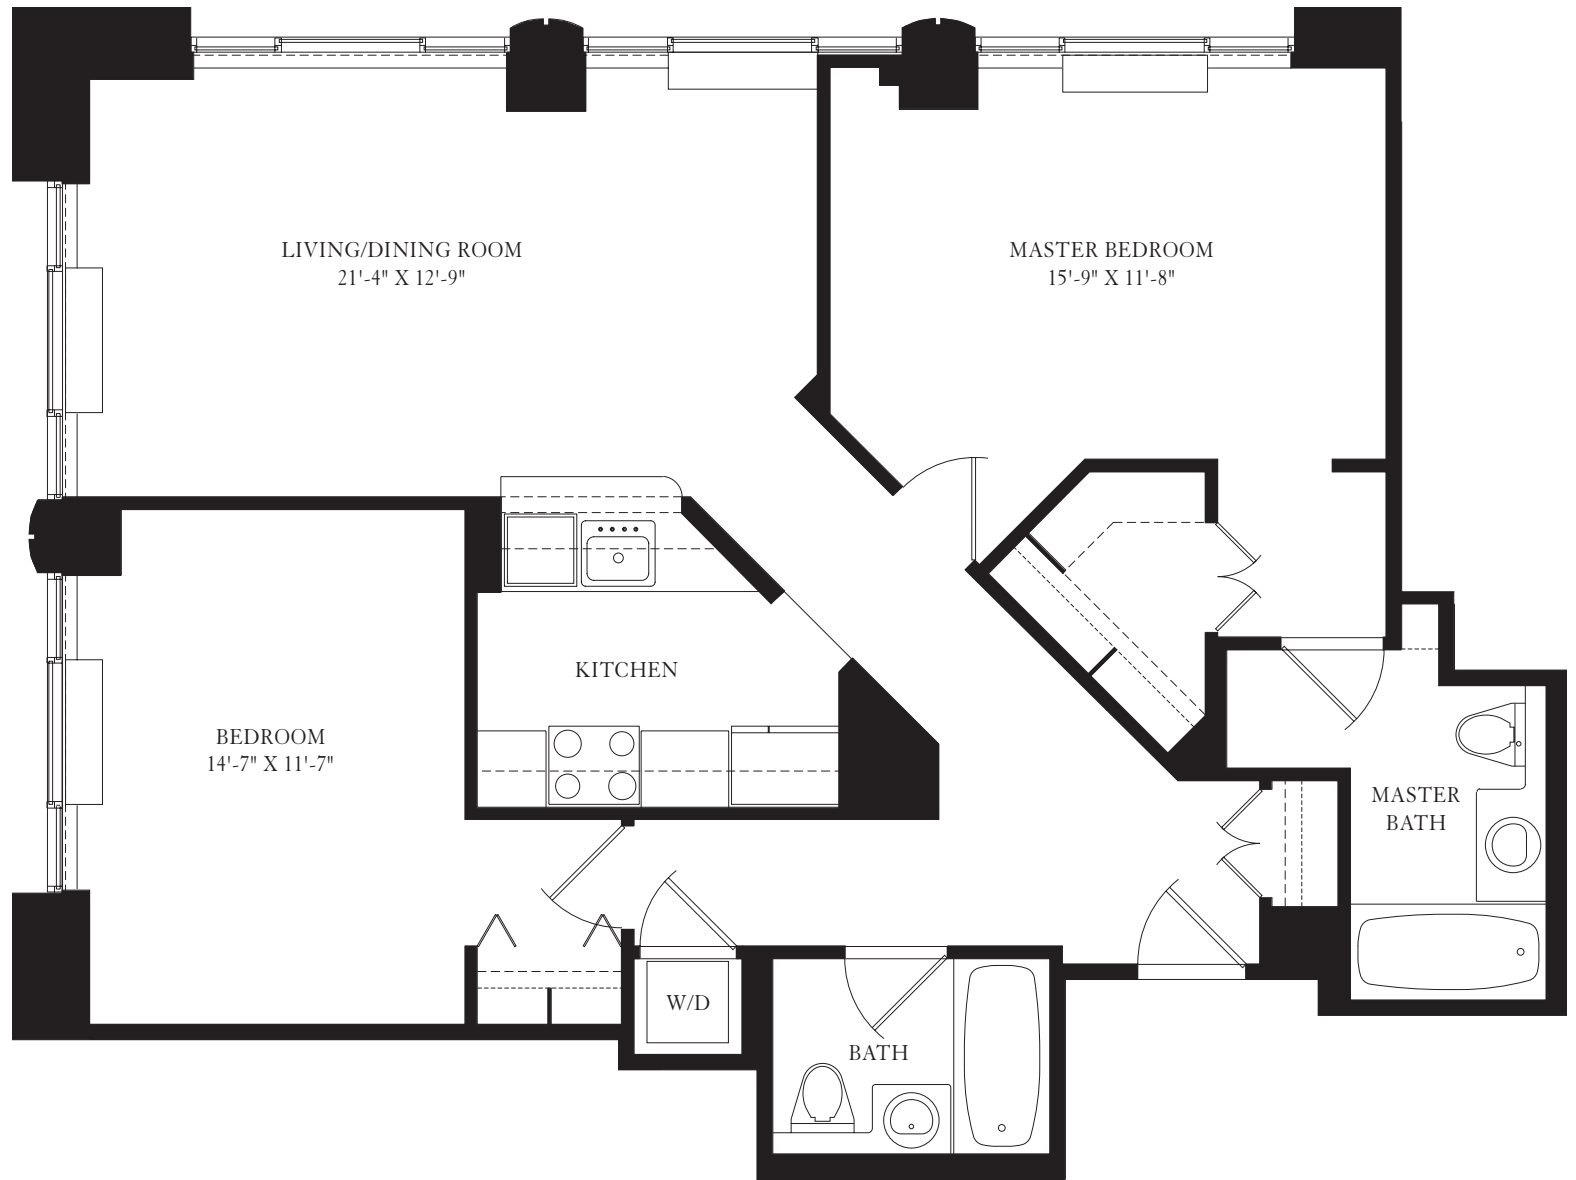

THE CAROLINE

A TIMELESS CLASSIC

SUITE 24 FLOORS 4 THROUGH 10
60 West 23rd Street, New York, NY 10010 T: 212-837-4800

All dimensions are approximate and subject to normal construction variances.