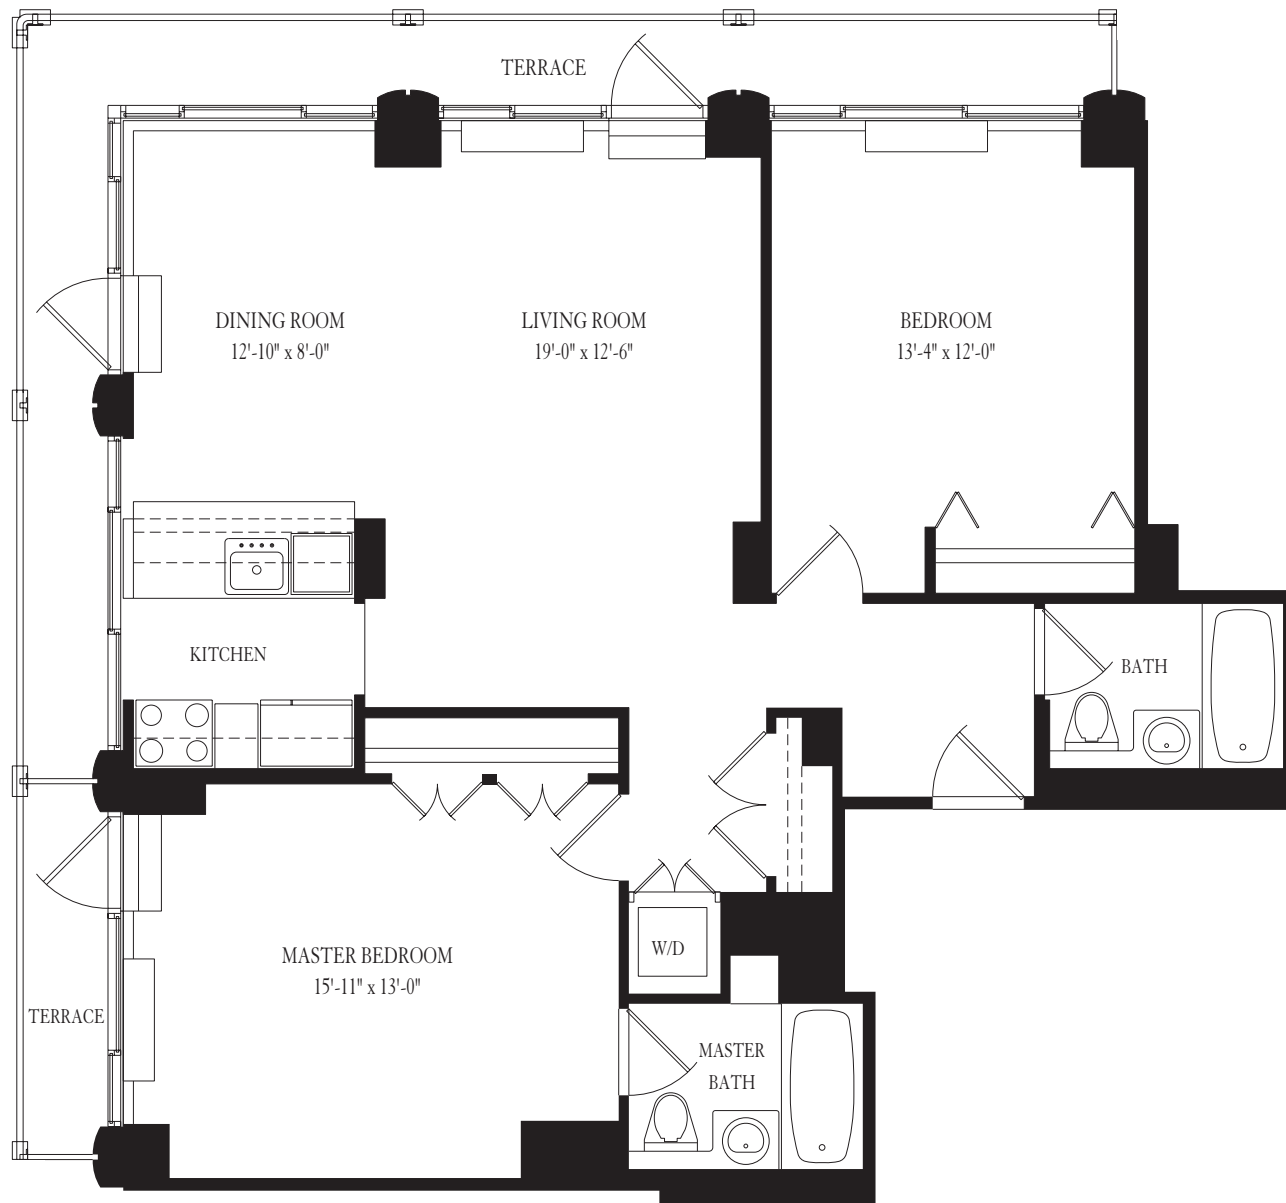

THE CAROLINE

A TIMELESS CLASSIC

SUITE 24 FLOOR 11
60 West 23rd Street, New York, NY 10010 T: 212-837-4800

All dimensions are approximate and subject to normal construction variances.