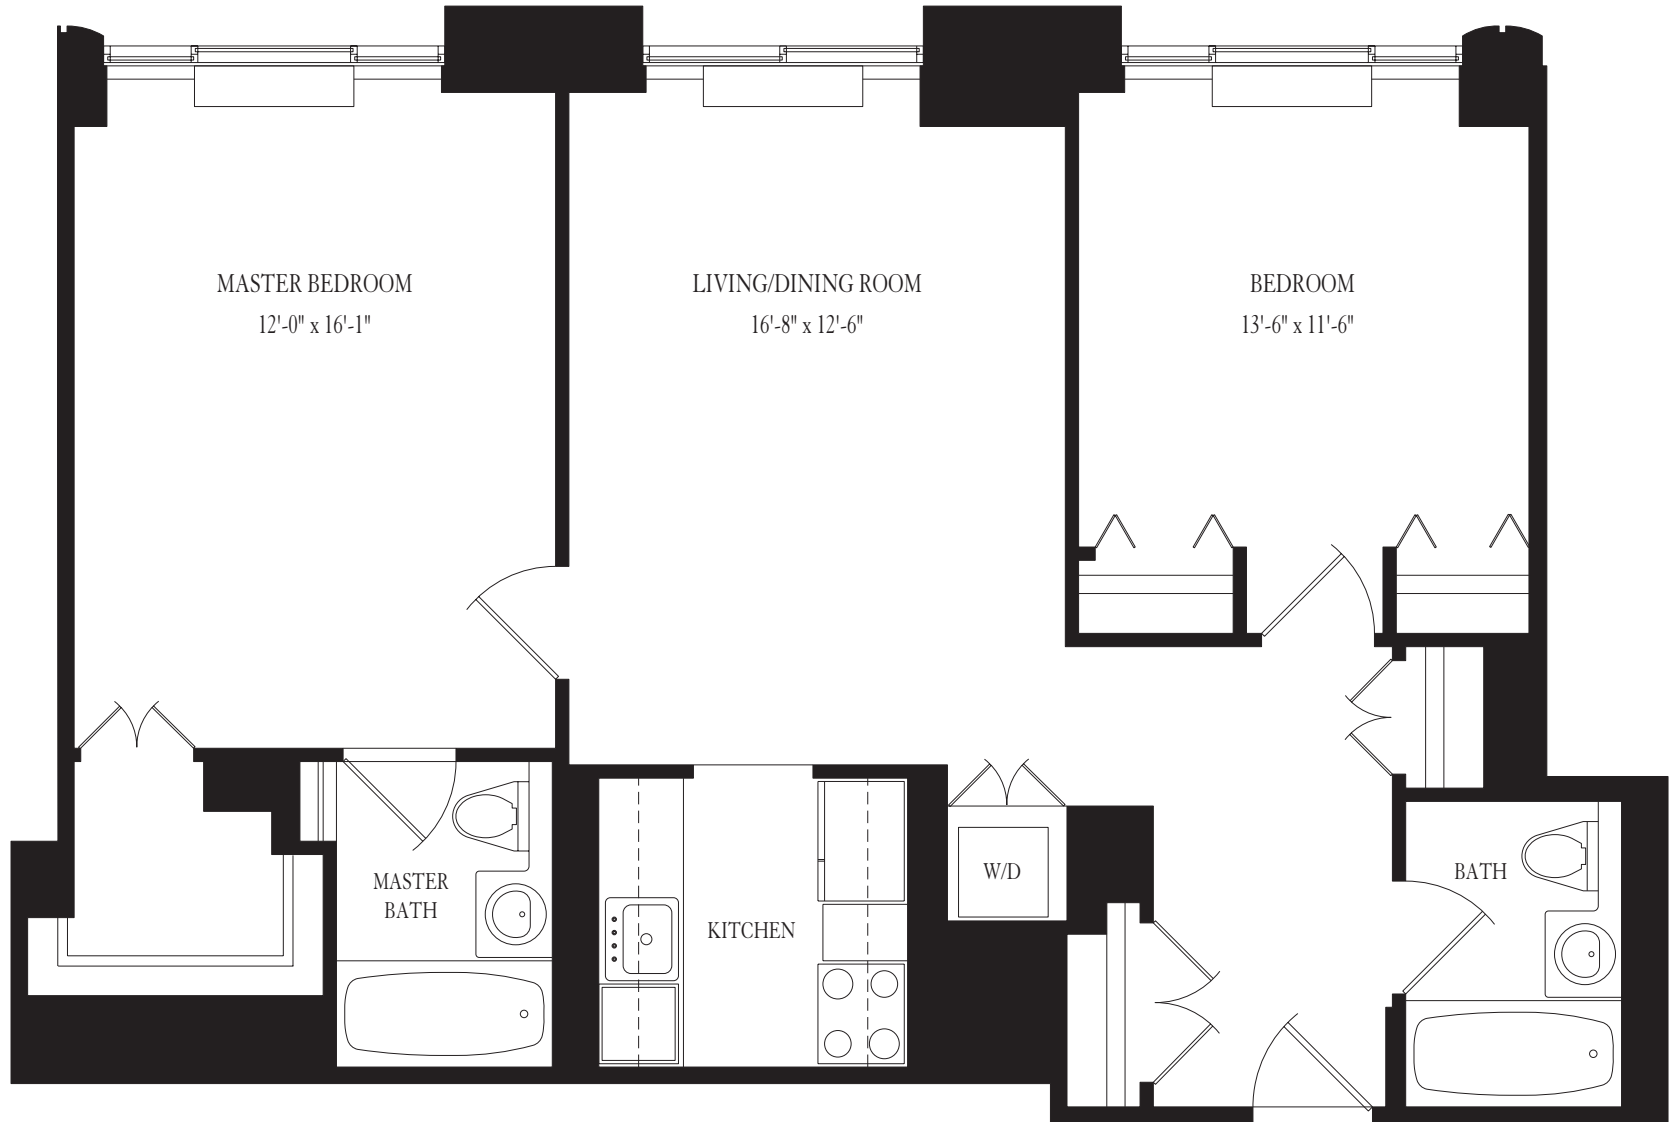

THE
CAROLINE
A TIMELESS CLASSIC

SUITE 12 FLOORS 16 THROUGH 19
60 West 23rd Street, New York, NY 10010 T: 212-837-4800

All dimensions are approximate and subject to normal construction variances.