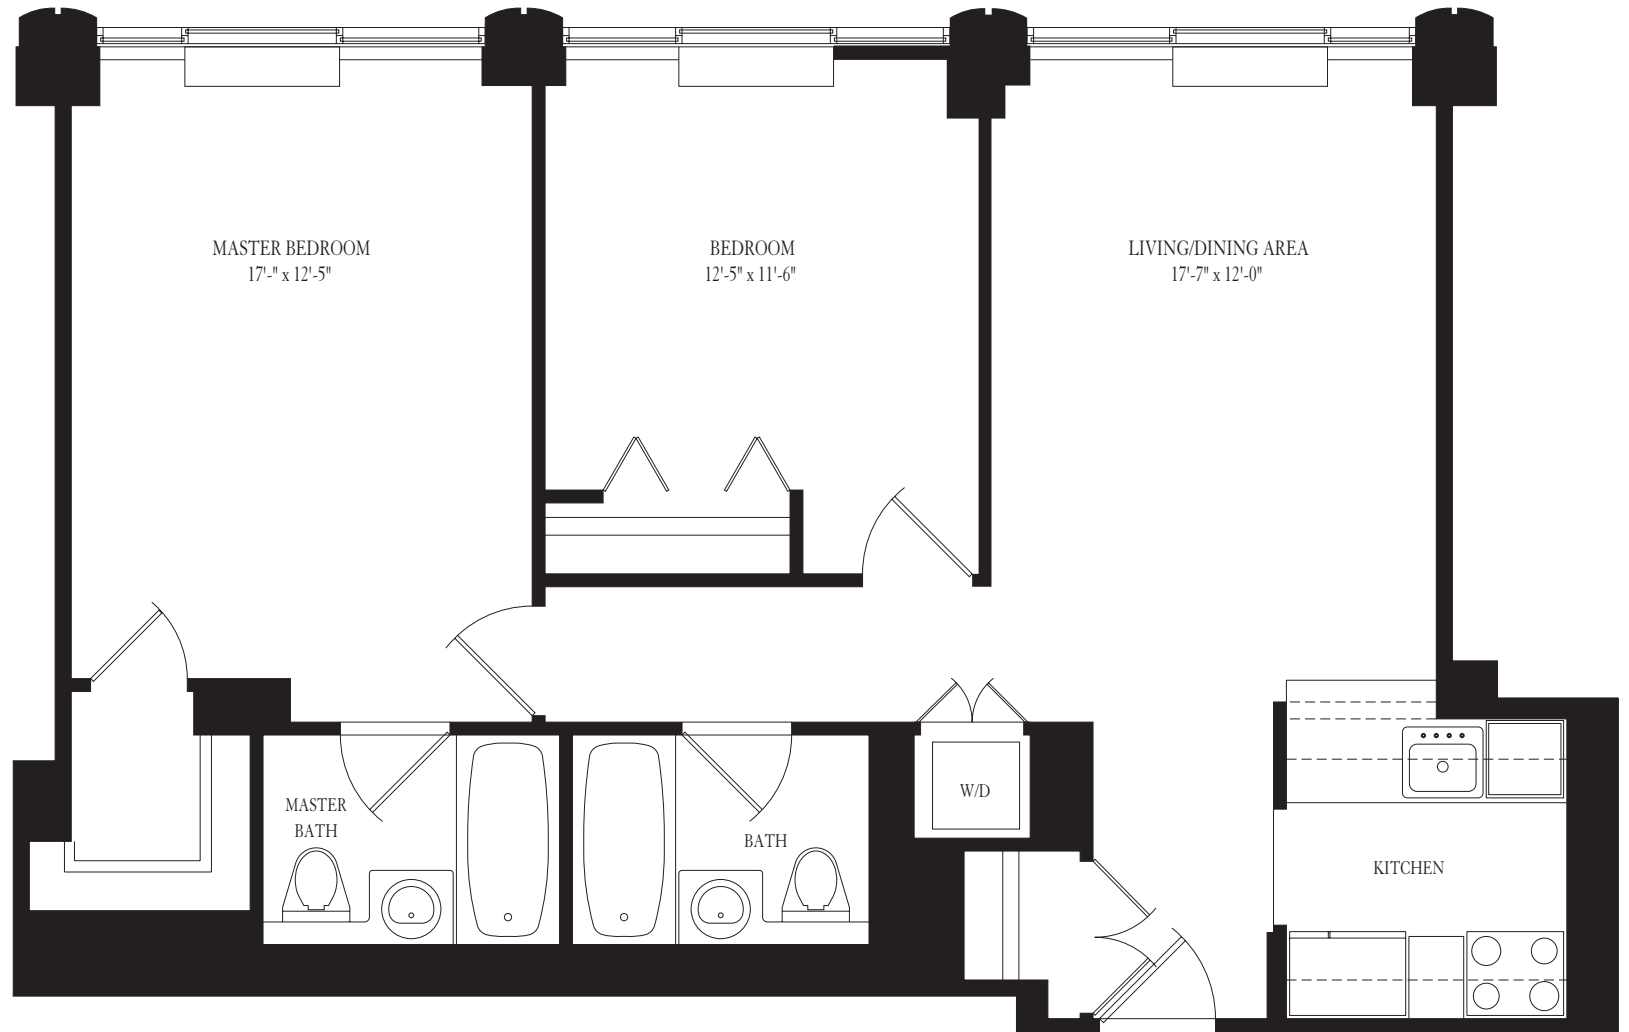

THE
CAROLINE
A TIMELESS CLASSIC

SUITE 12 FLOOR 20
60 West 23rd Street, New York, NY 10010 T: 212-837-4800

All dimensions are approximate and subject to normal construction variances.