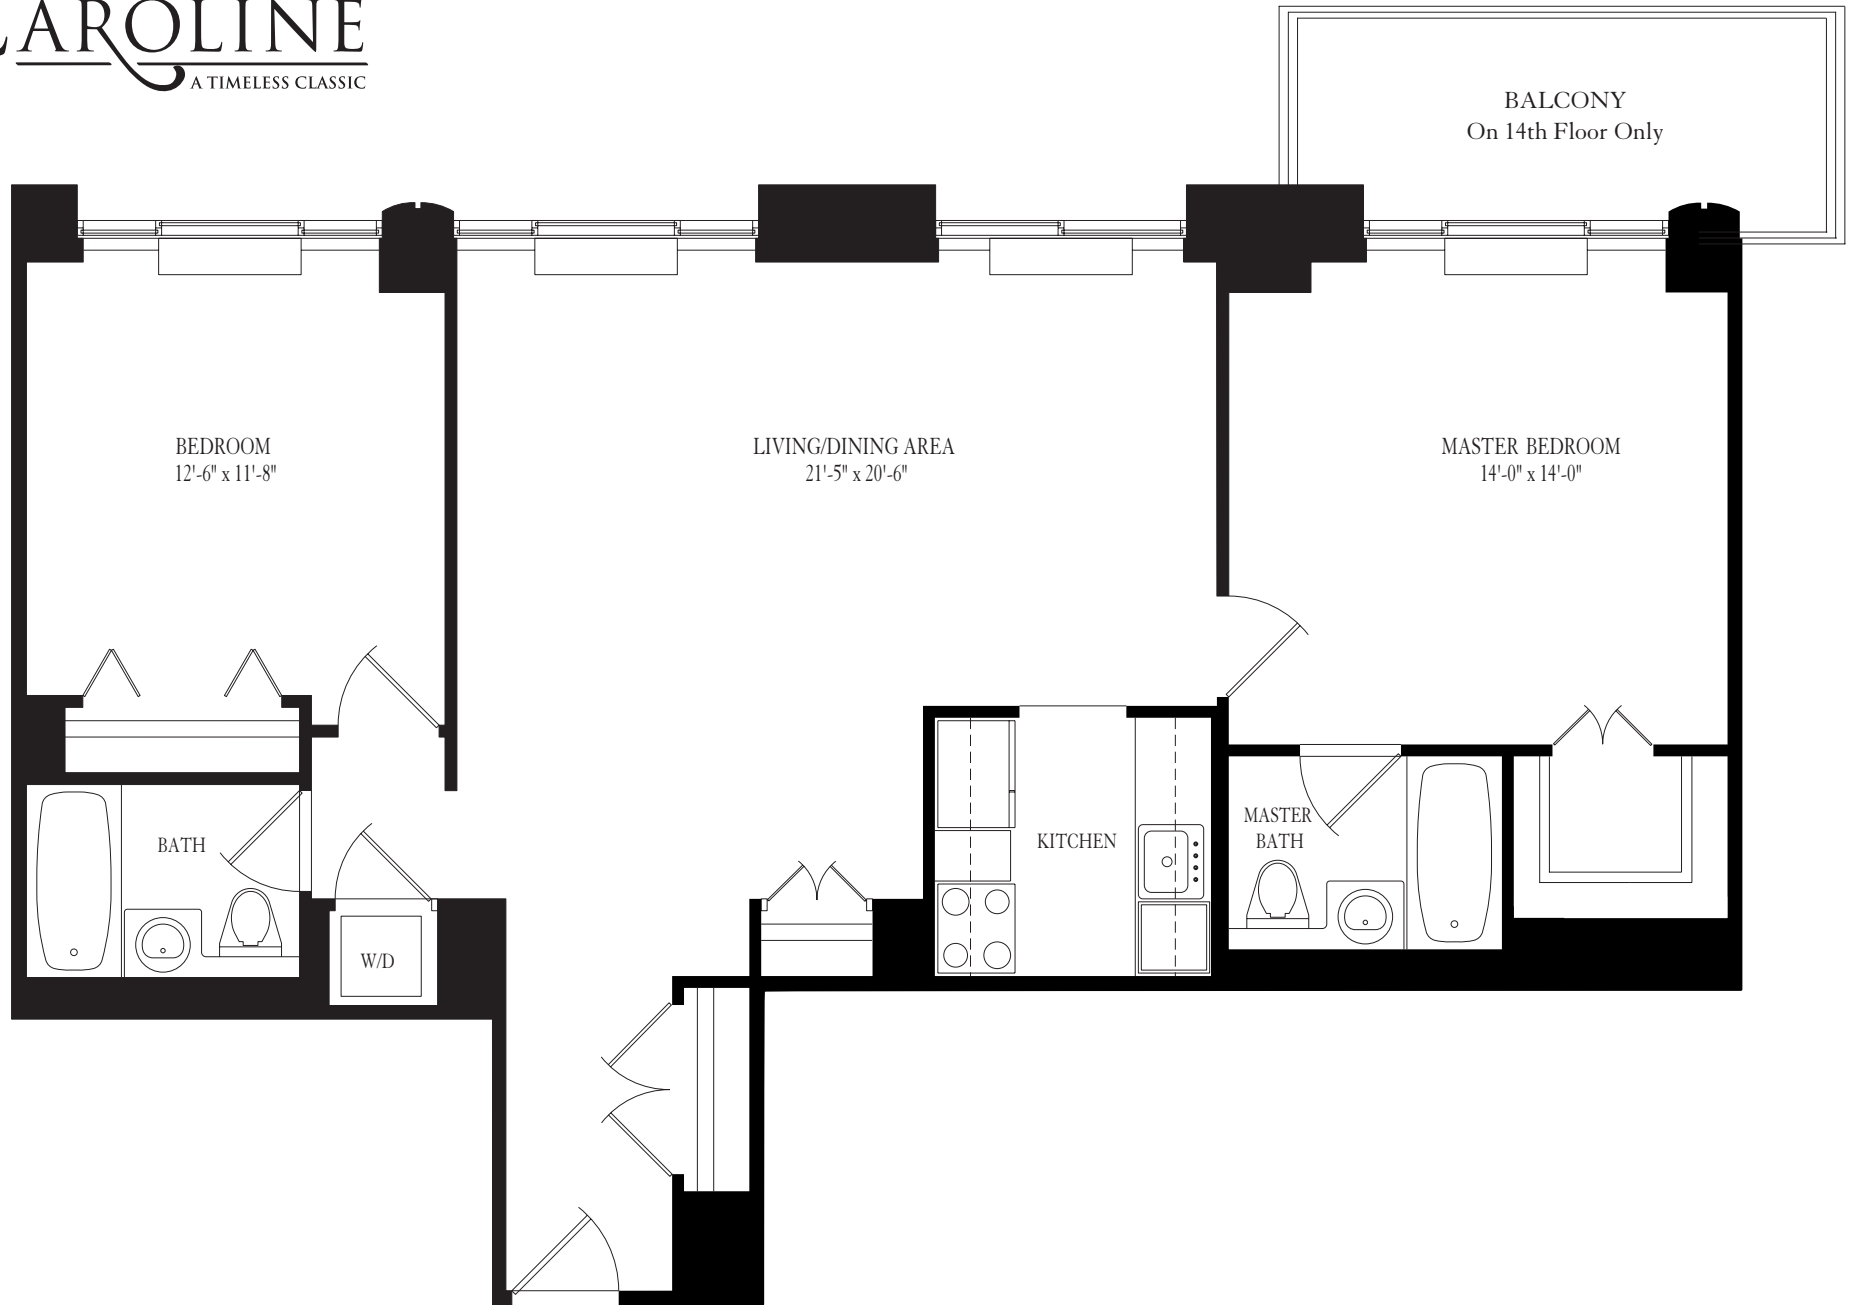

THE
CAROLINE
A TIMELESS CLASSIC

SUITE 11 FLOORS 12 THROUGH 19
60 West 23rd Street, New York, NY 10010 T: 212-837-4800

All dimensions are approximate and subject to normal construction variances.