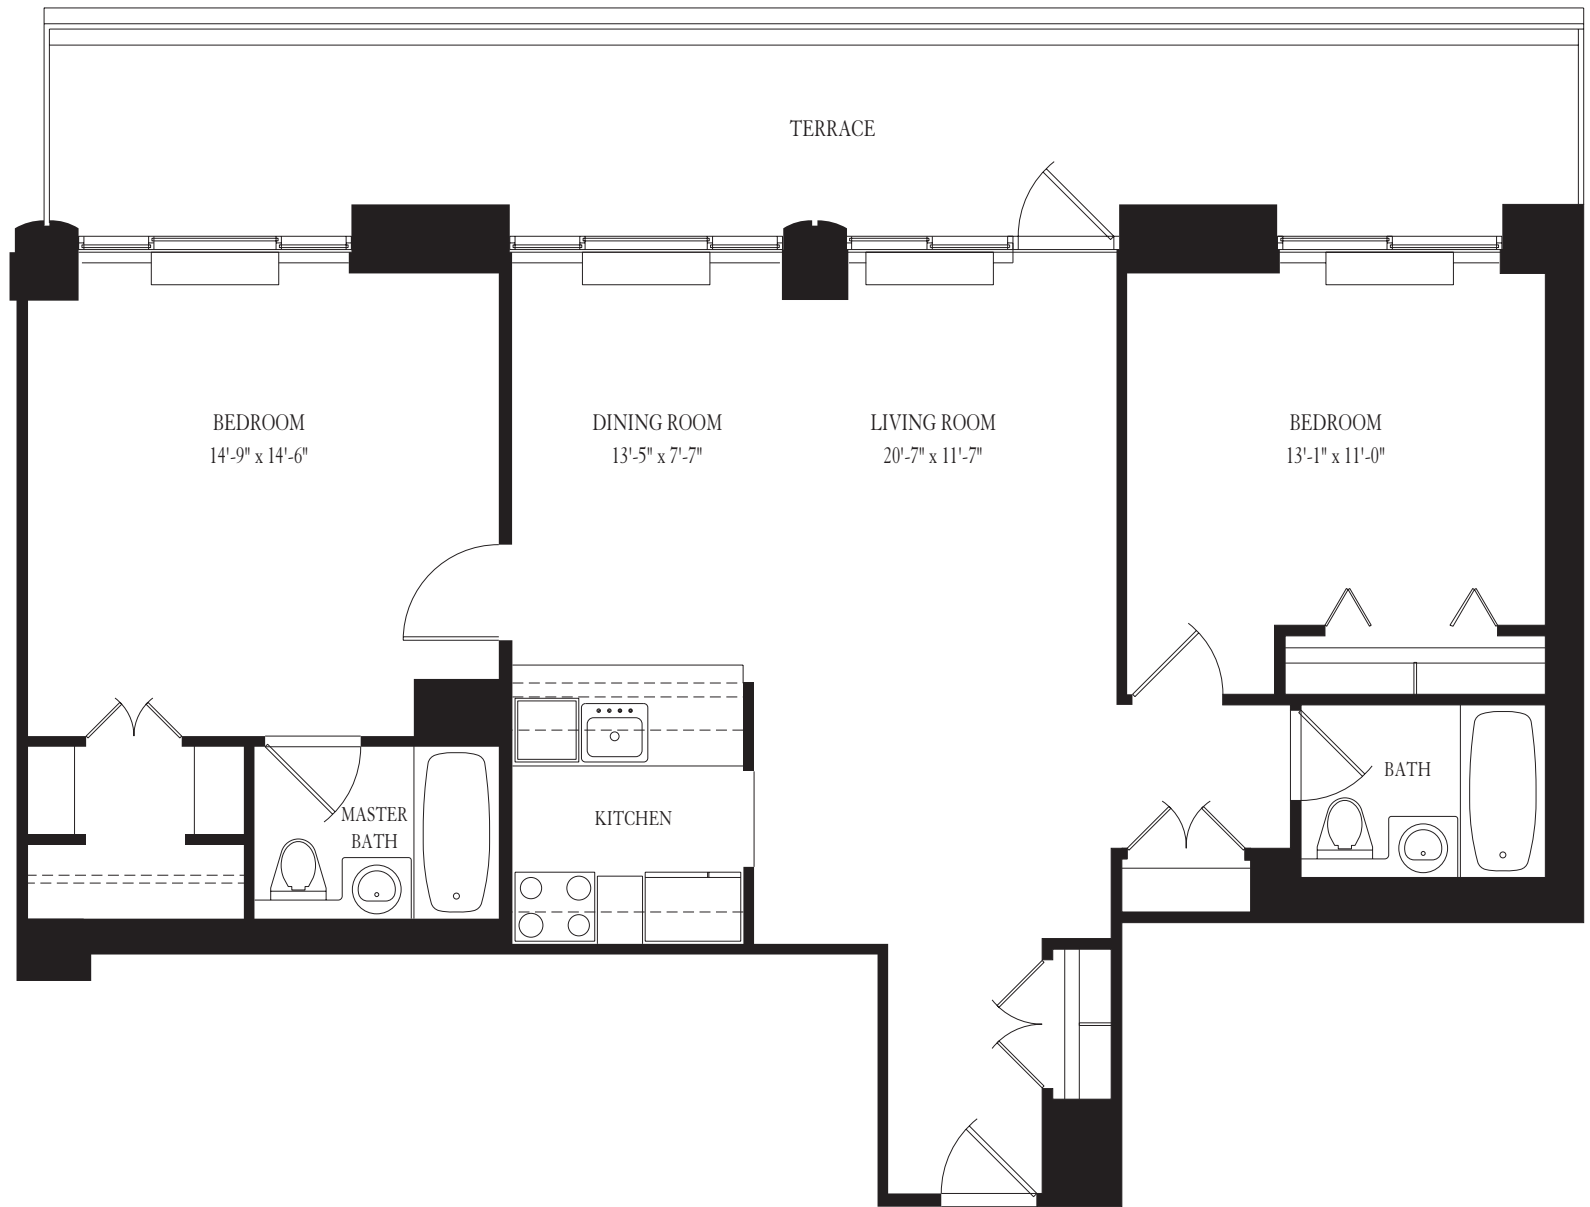

THE CAROLINE

A TIMELESS CLASSIC

SUITE 11 FLOOR 4
60 West 23rd Street, New York, NY 10010 T: 212-837-4800

All dimensions are approximate and subject to normal construction variances.