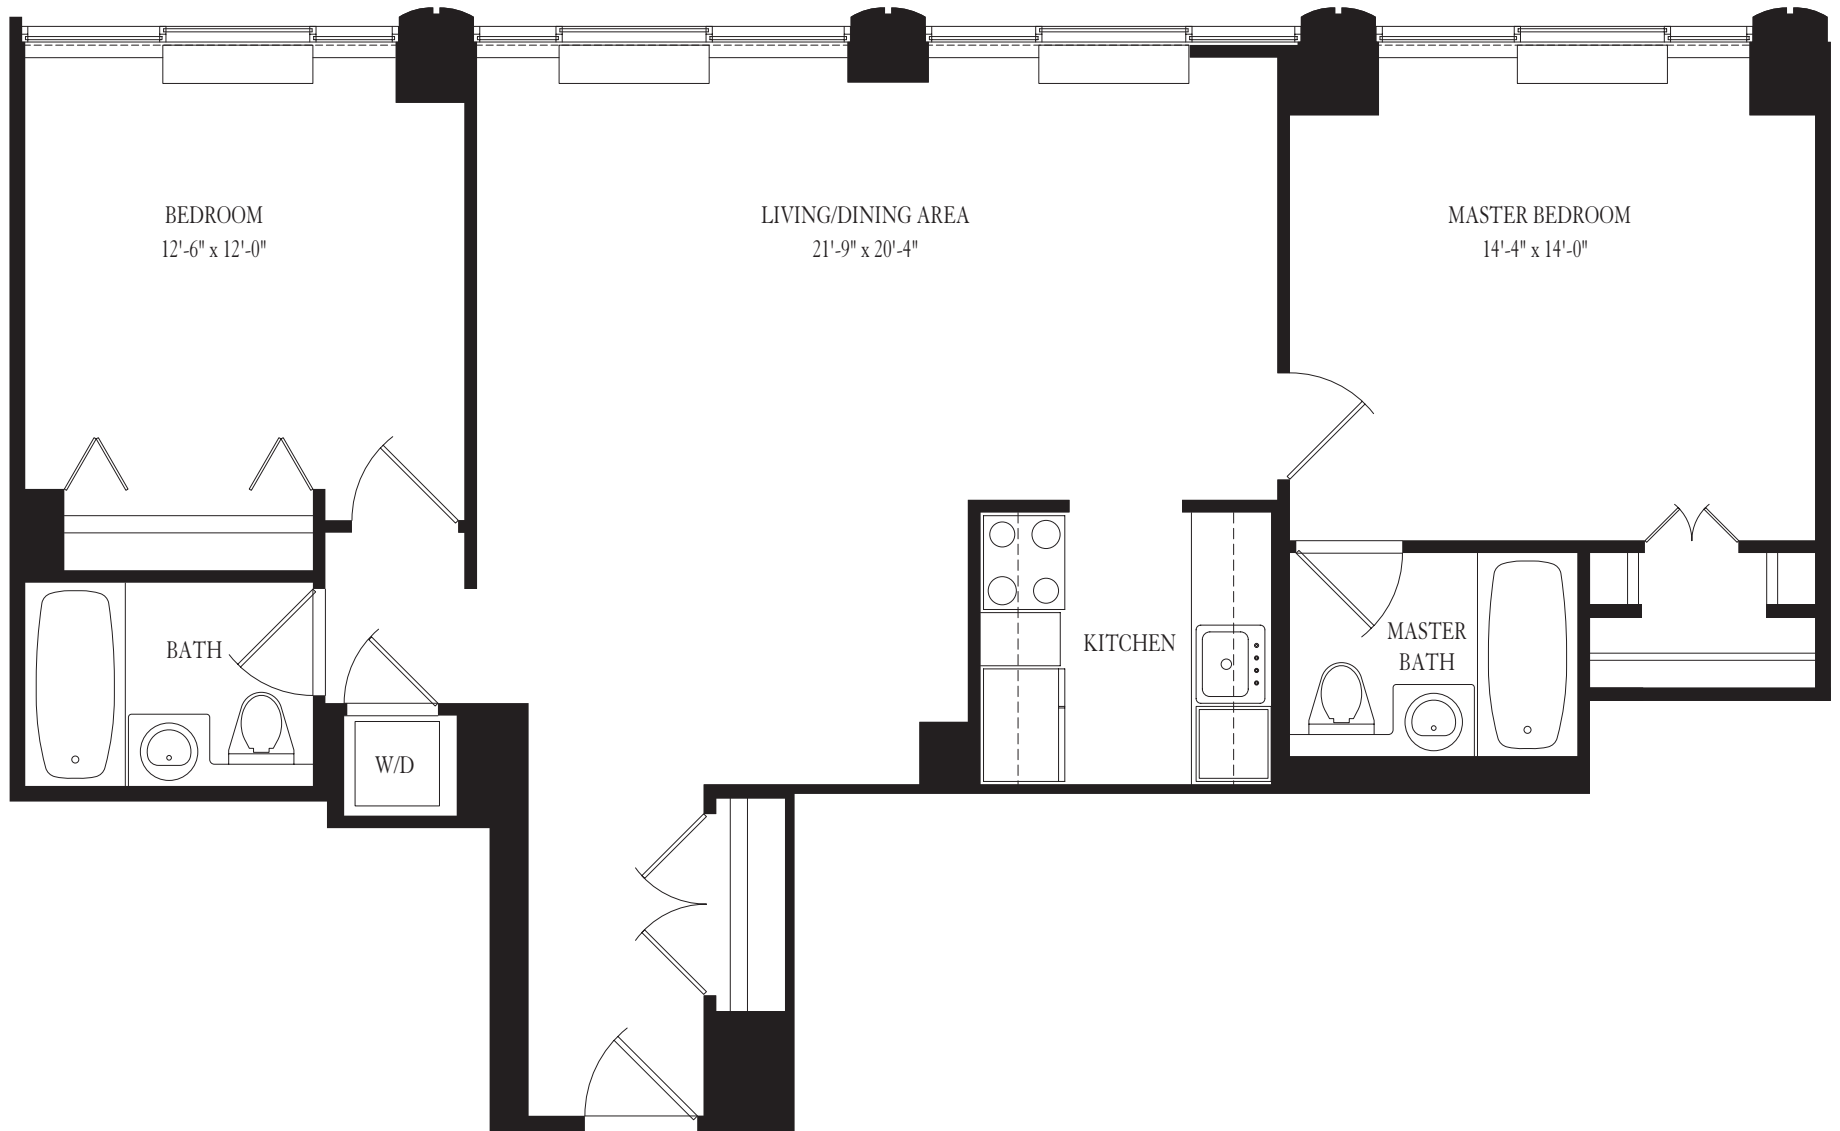

THE
CAROLINE
A TIMELESS CLASSIC

SUITE 11 FLOOR 20
60 West 23rd Street, New York, NY 10010 T: 212-837-4800

All dimensions are approximate and subject to normal construction variances.