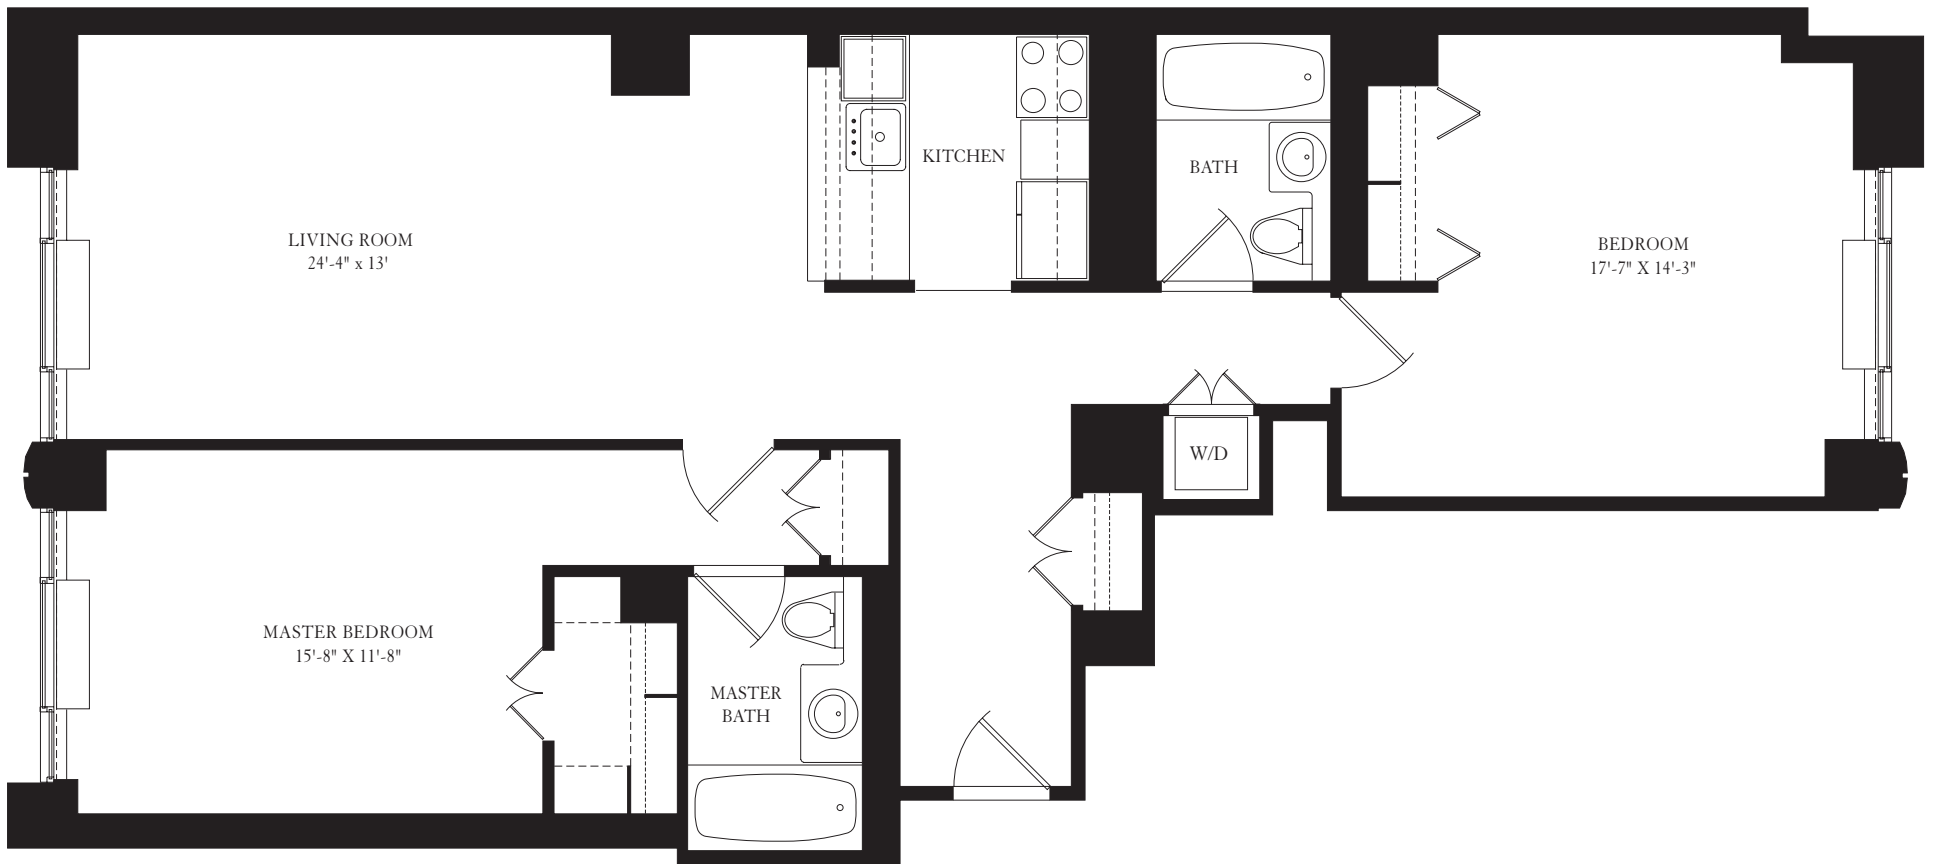

THE CAROLINE

A TIMELESS CLASSIC

SUITE 1 FLOORS 5 THROUGH 19
60 West 23rd Street, New York, NY 10010 T: 212-837-4800

All dimensions are approximate and subject to normal construction variances.