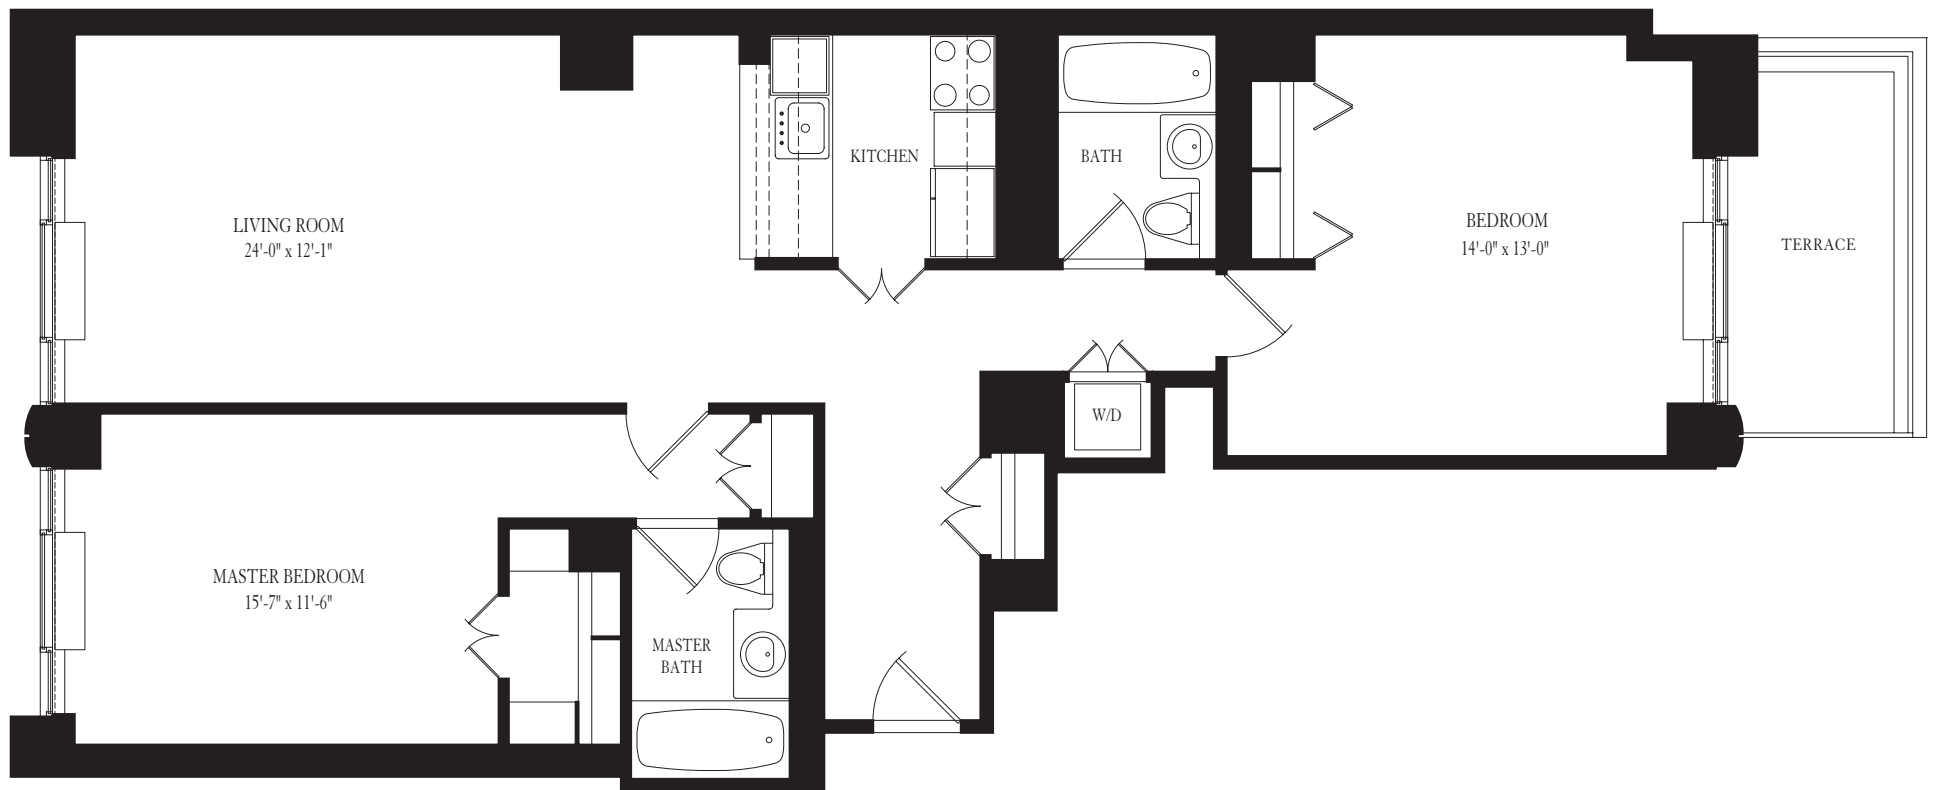

THE CAROLINE

A TIMELESS CLASSIC

SUITE 1 FLOOR 4
60 West 23rd Street, New York, NY 10010 T: 212-837-4800

All dimensions are approximate and subject to normal construction variances.