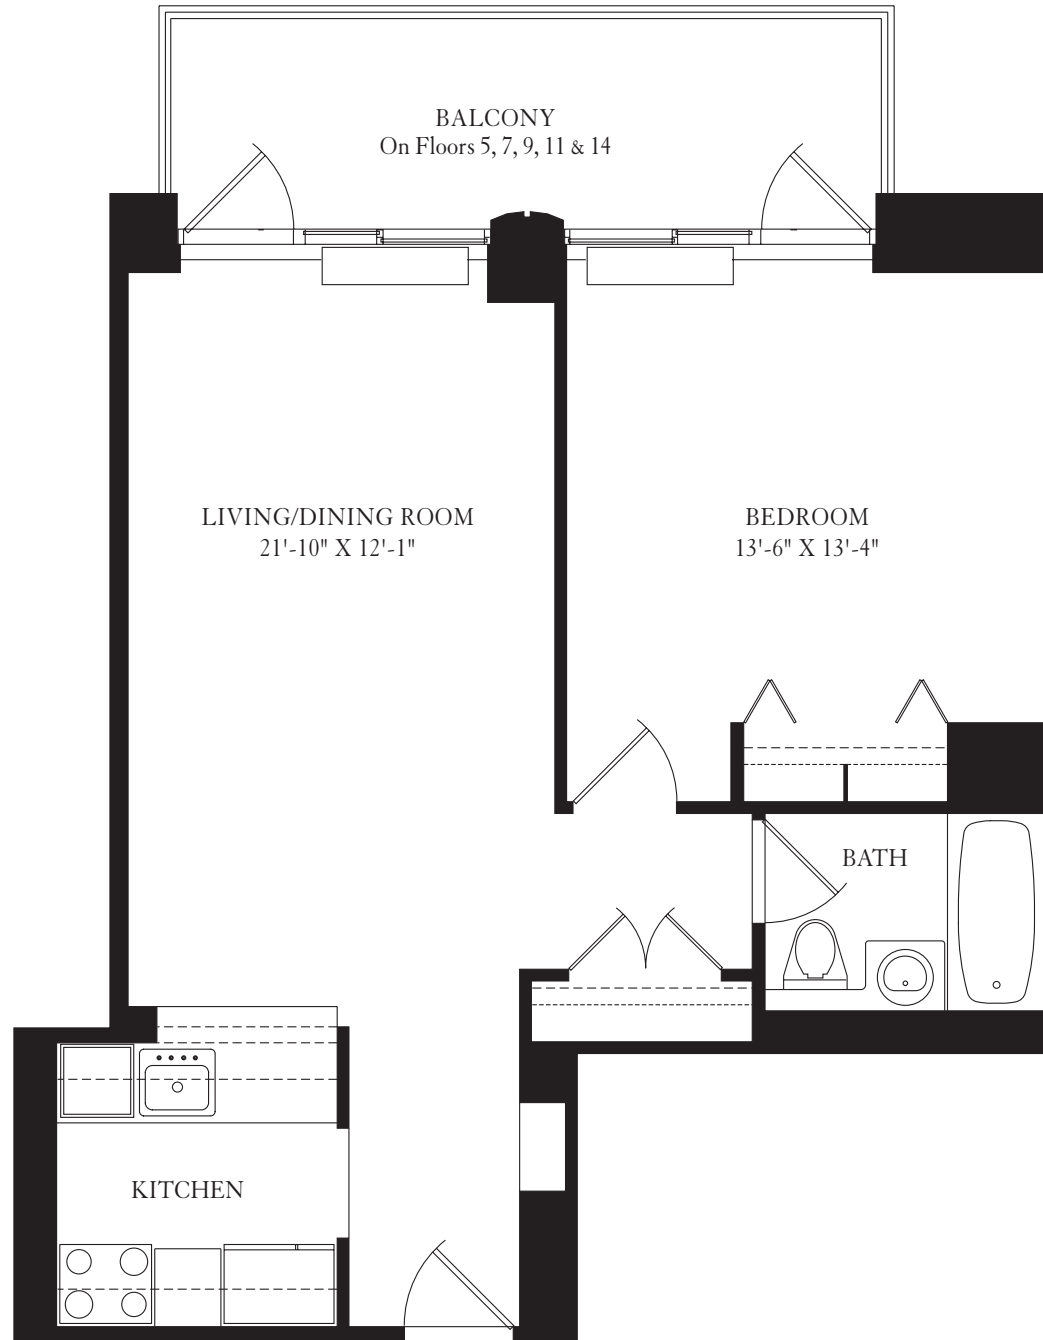

THE  
**CAROLINE**  
A TIMELESS CLASSIC

SUITE 9 FLOORS 5 THROUGH 19  
60 West 23rd Street, New York, NY 10010 T: 212-837-4800

All dimensions are approximate and subject to normal construction variances.