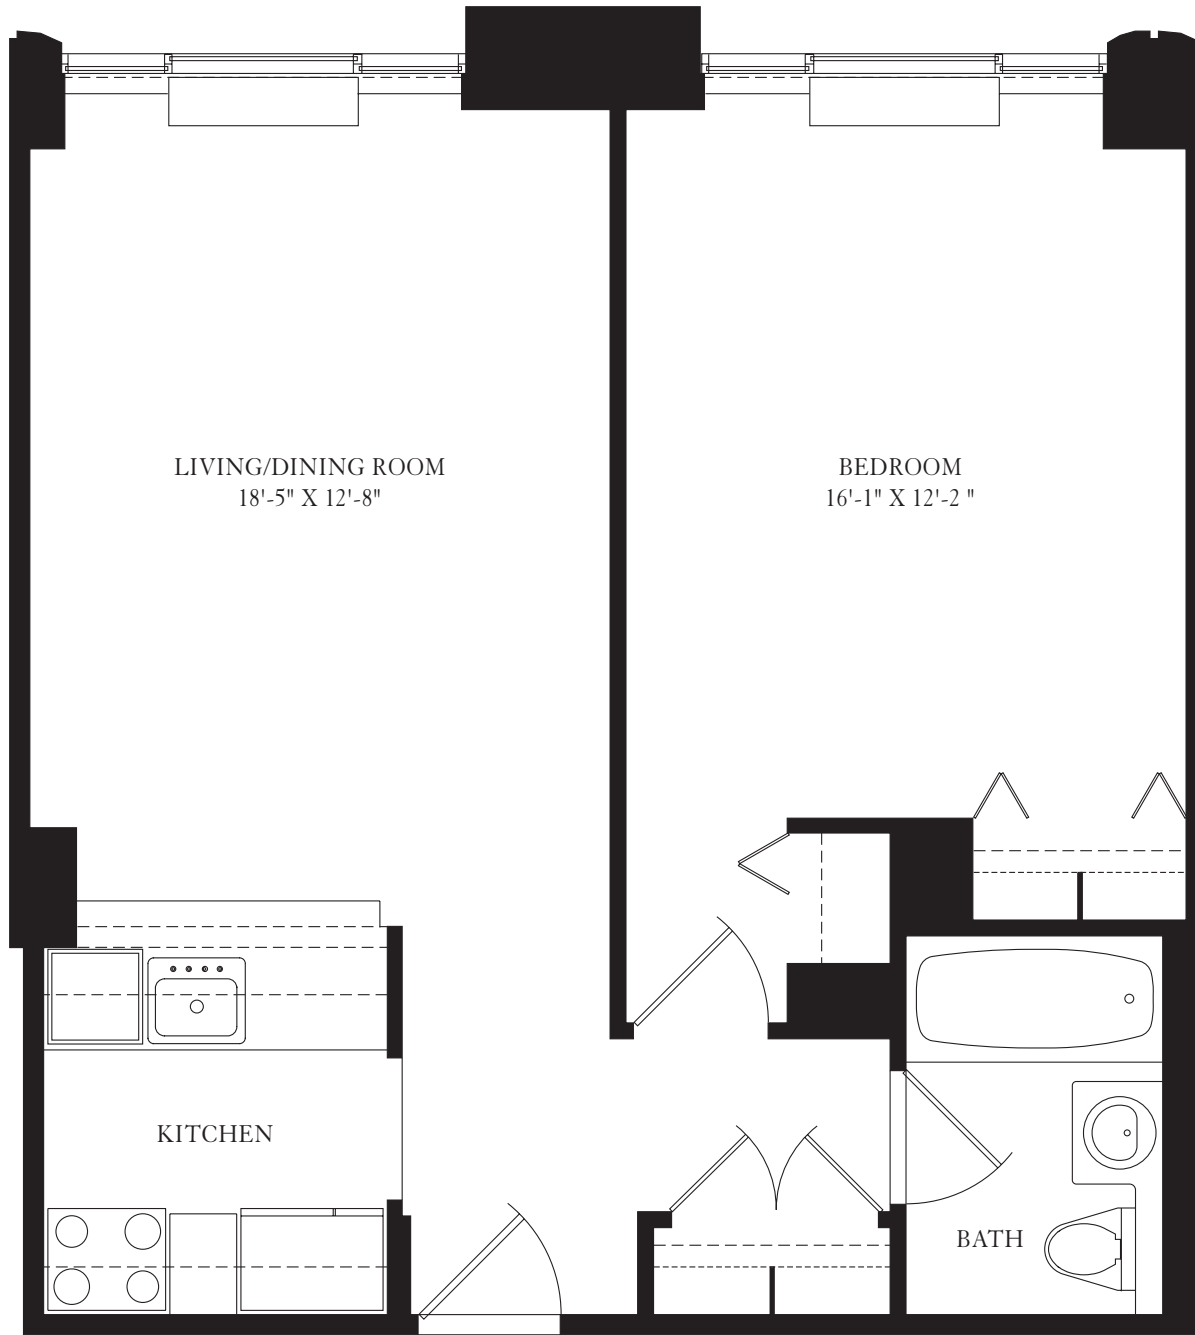

THE
CAROLINE
A TIMELESS CLASSIC

SUITE 8 FLOORS 4 THROUGH 19
60 West 23rd Street, New York, NY 10010 T: 212-837-4800

All dimensions are approximate and subject to normal construction variances.