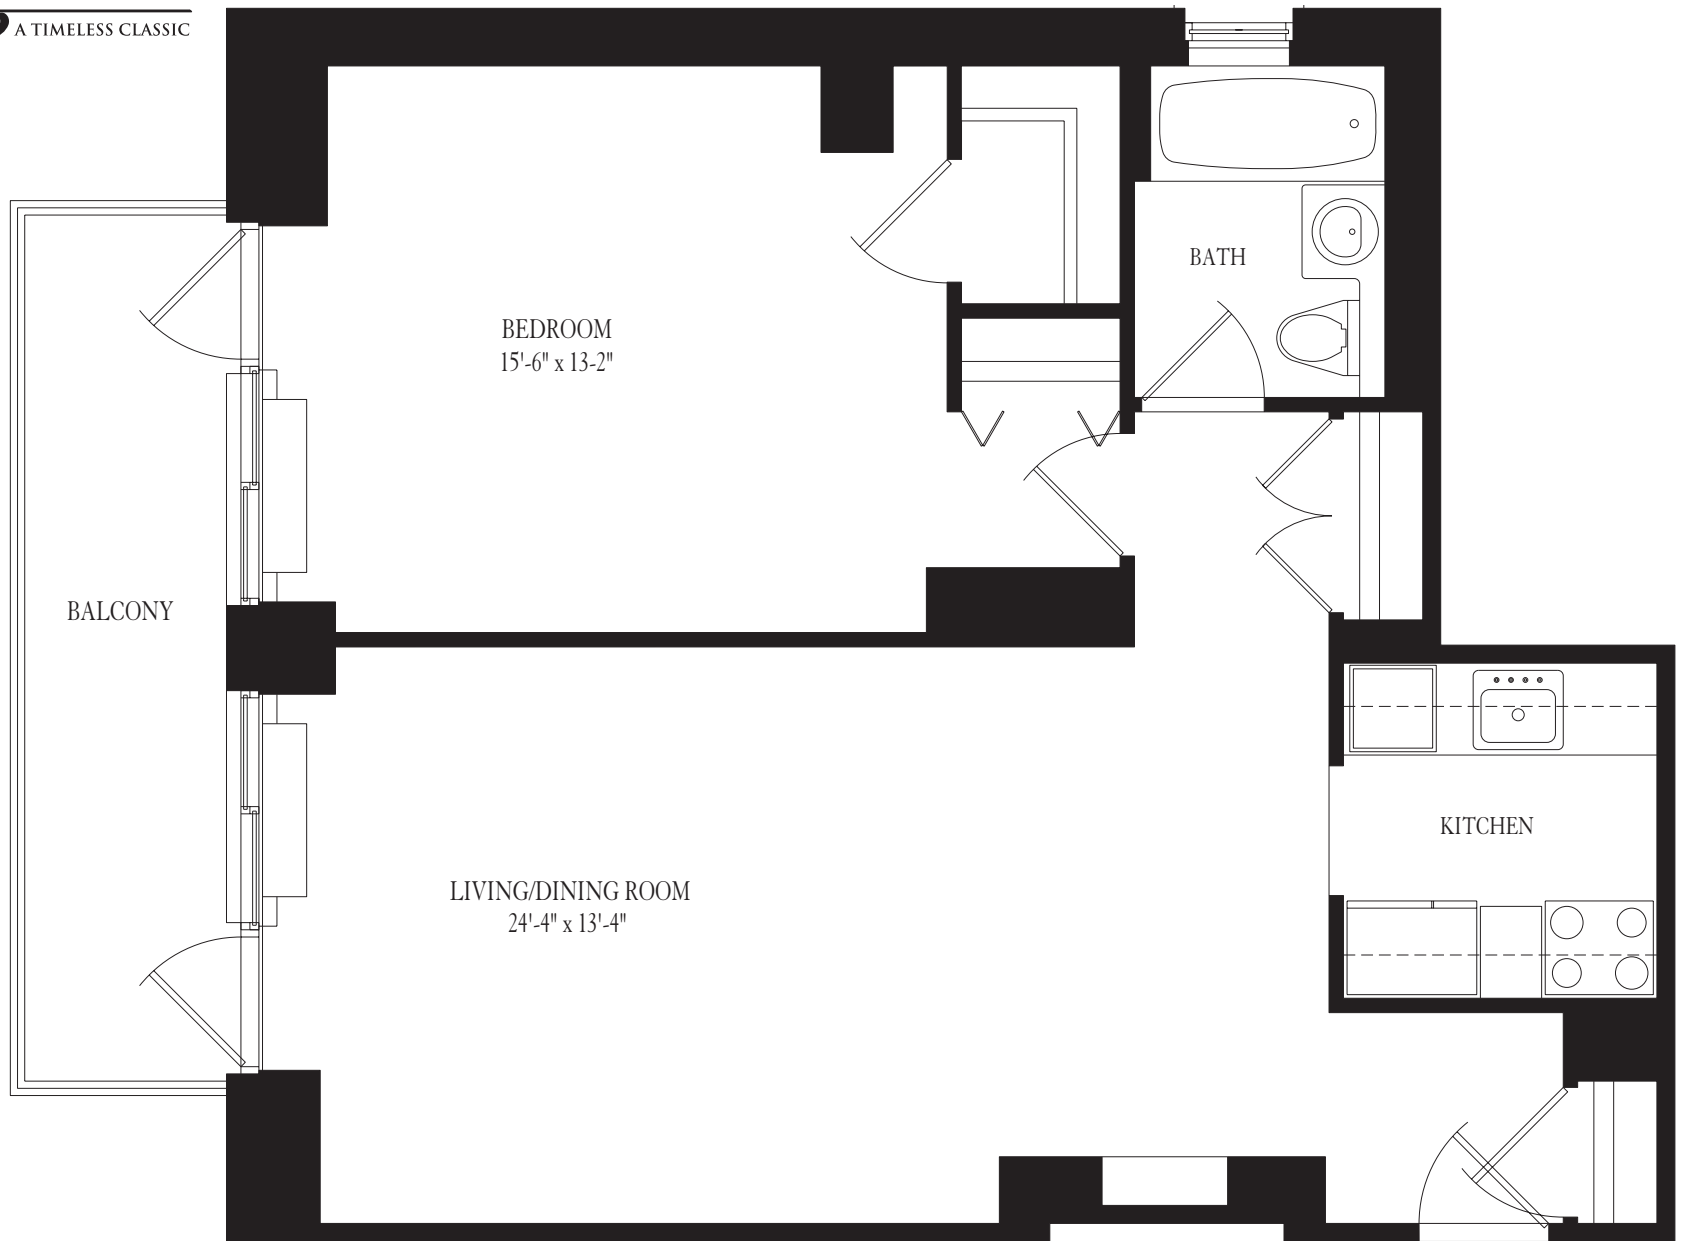

THE  
**CAROLINE**  
A TIMELESS CLASSIC

SUITE 51 FLOOR 11  
60 West 23rd Street, New York, NY 10010 T: 212-837-4800

All dimensions are approximate and subject to normal construction variances. 