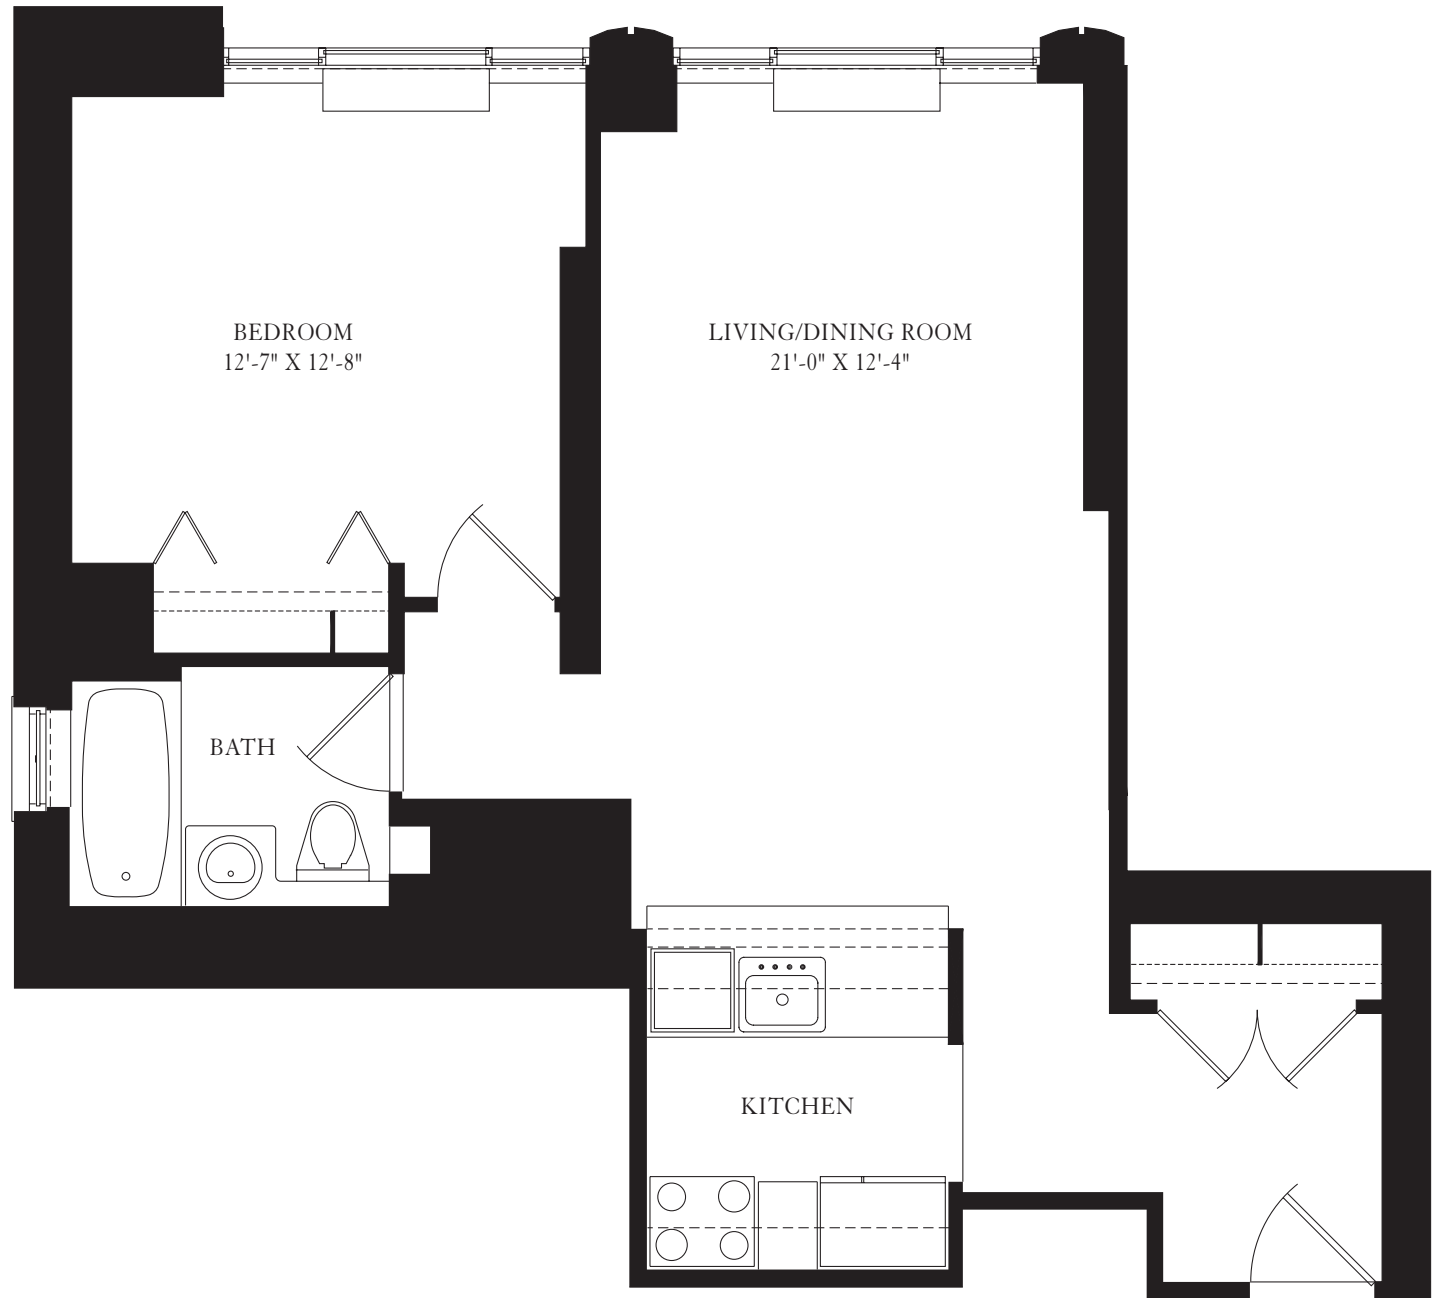

THE
CAROLINE
A TIMELESS CLASSIC

SUITE 50 FLOORS 4 THROUGH 10
60 West 23rd Street, New York, NY 10010 T: 212-837-4800

All dimensions are approximate and subject to normal construction variances.