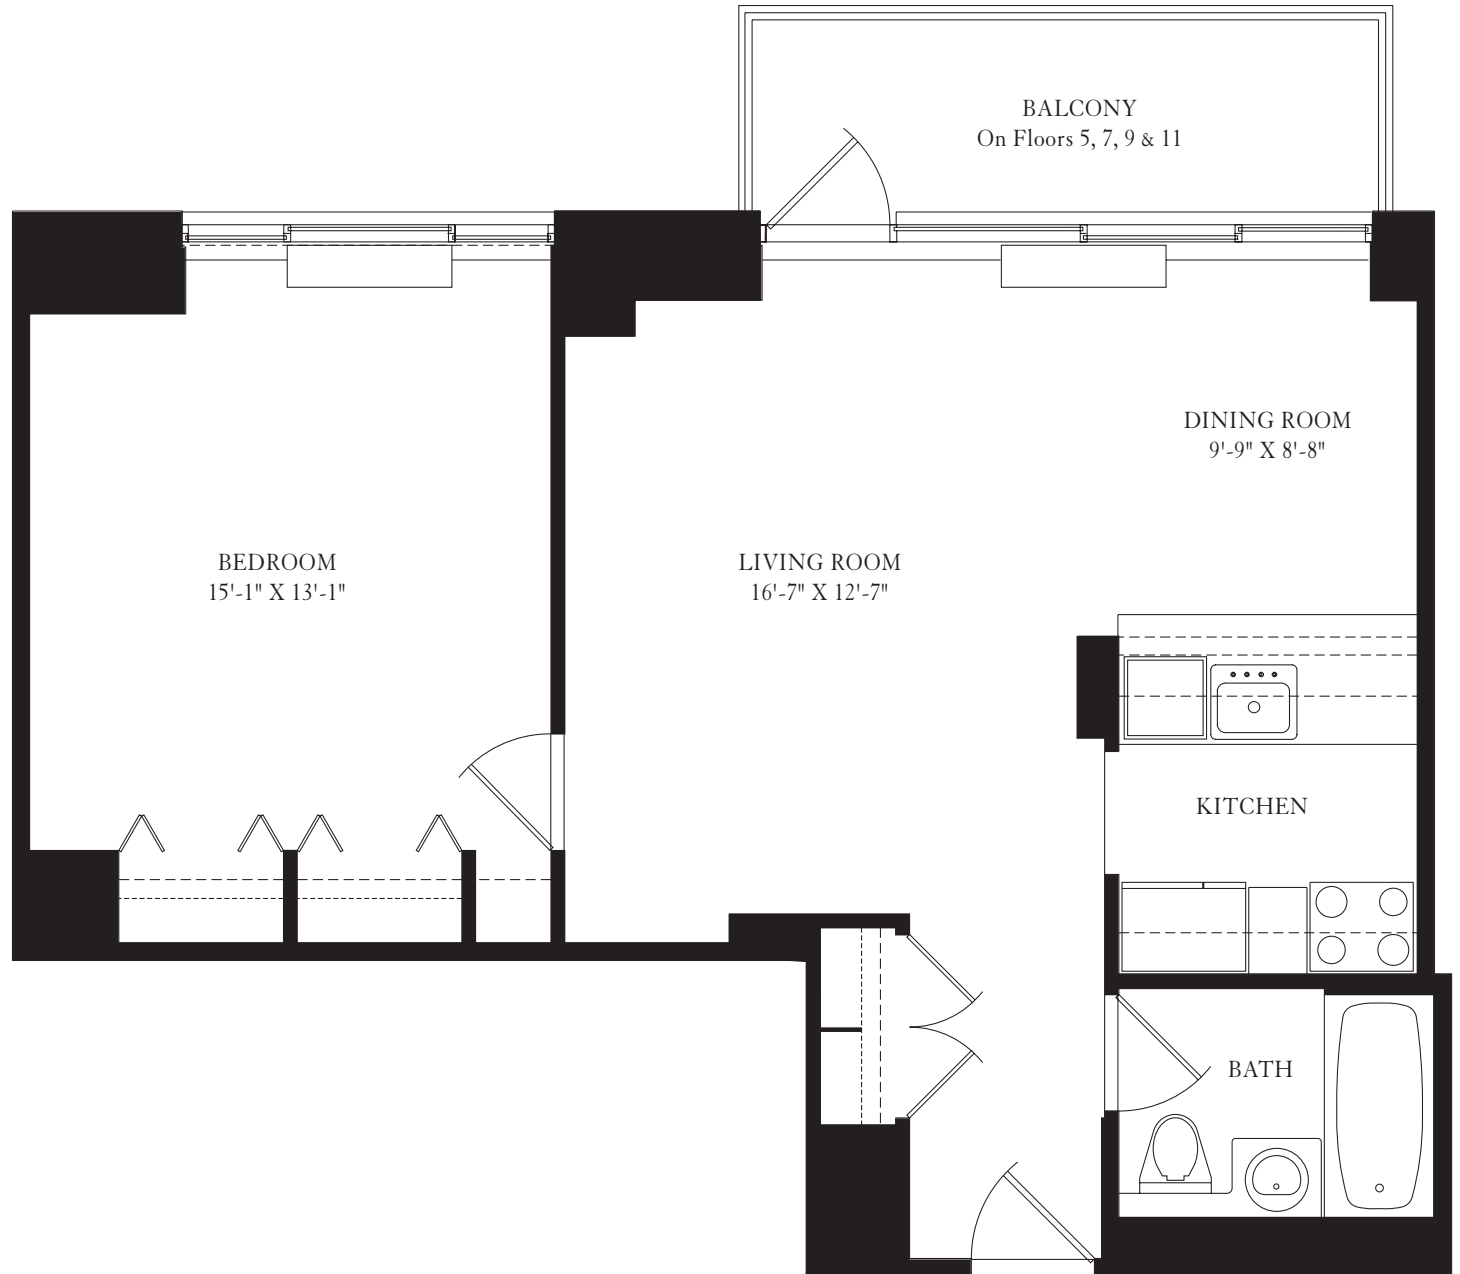

THE  
**CAROLINE**  
A TIMELESS CLASSIC

SUITE 49 FLOORS 5 THROUGH 11  
60 West 23rd Street, New York, NY 10010 T: 212-837-4800

All dimensions are approximate and subject to normal construction variances.