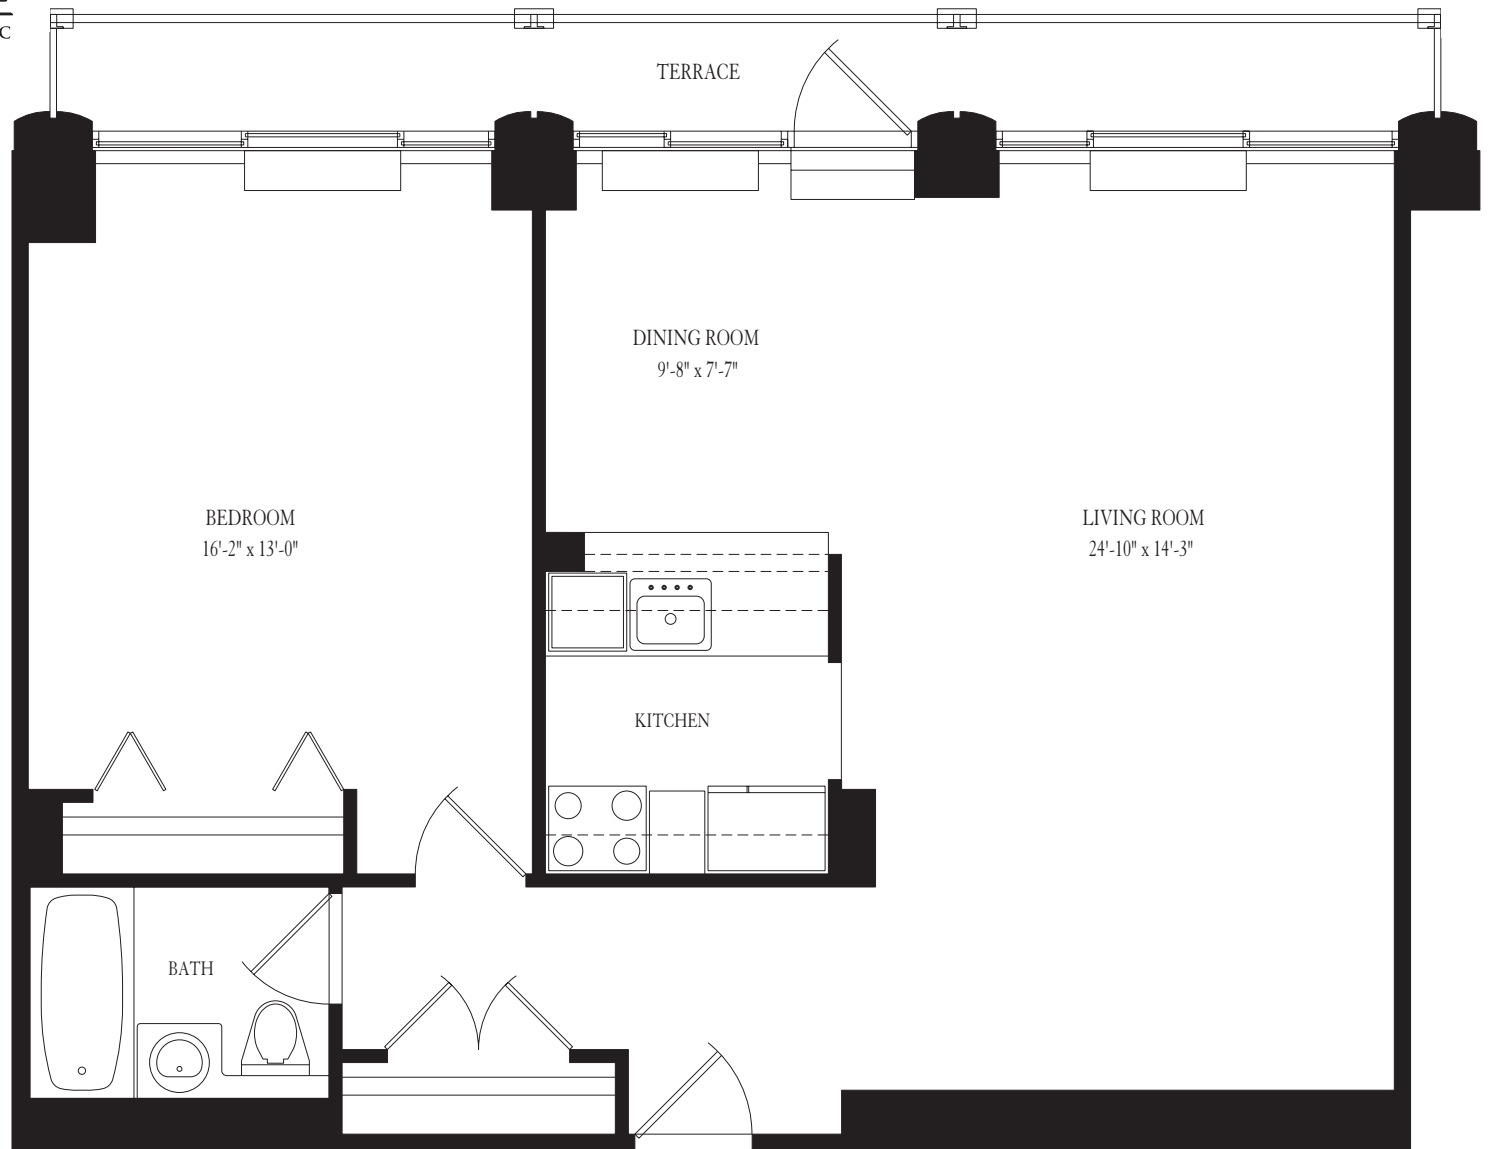

THE
CAROLINE
A TIMELESS CLASSIC

SUITE 48 FLOOR 11
60 West 23rd Street, New York, NY 10010 T: 212-837-4800

All dimensions are approximate and subject to normal construction variances.