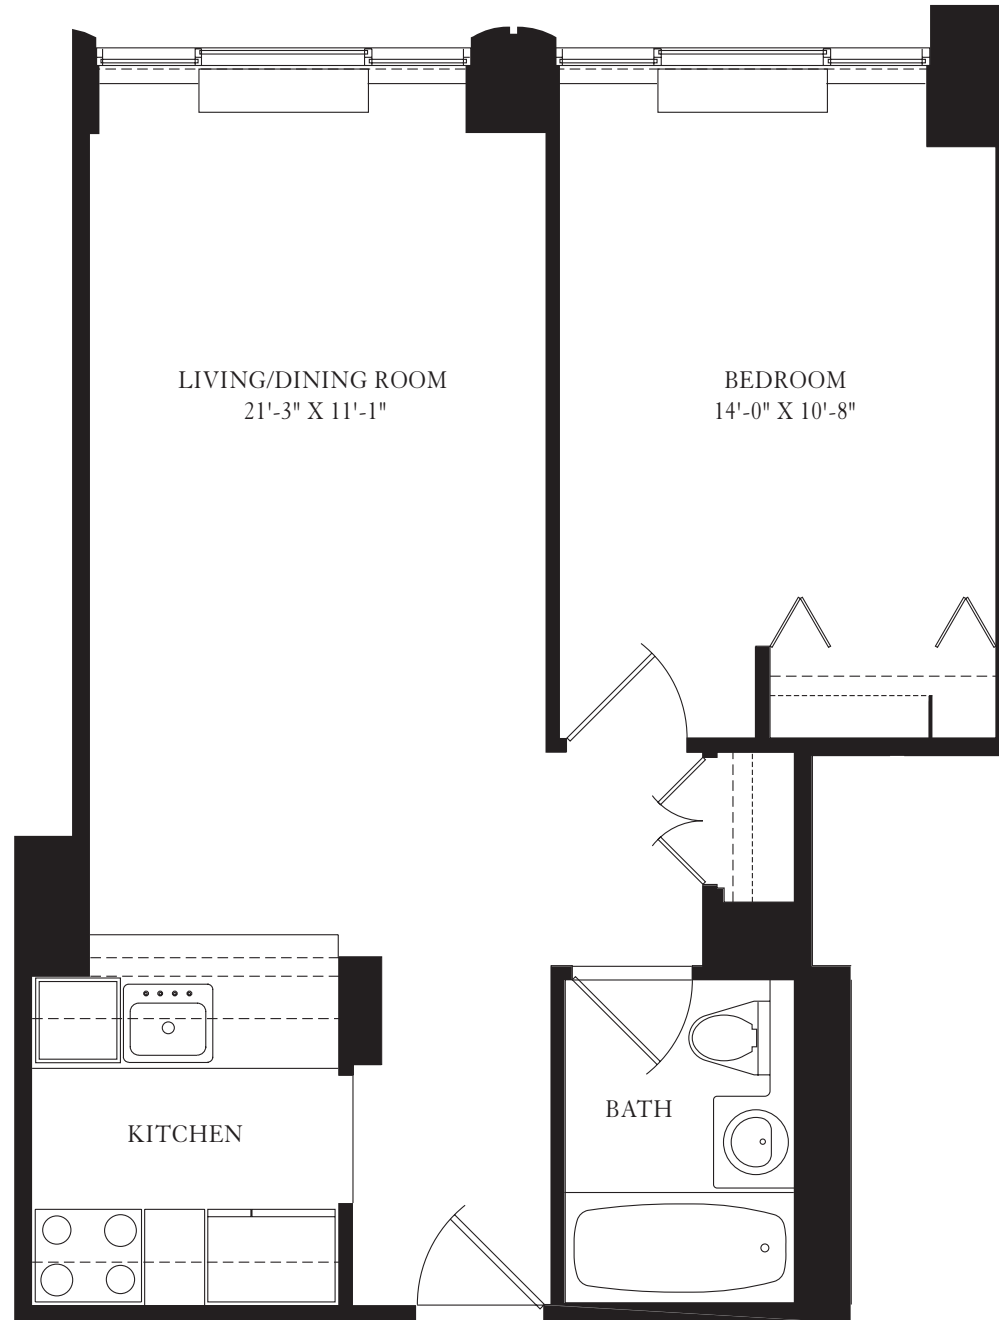

THE
CAROLINE
A TIMELESS CLASSIC

SUITE 40 FLOORS 4 THROUGH 10
60 West 23rd Street, New York, NY 10010 T: 212-837-4800

All dimensions are approximate and subject to normal construction variances.