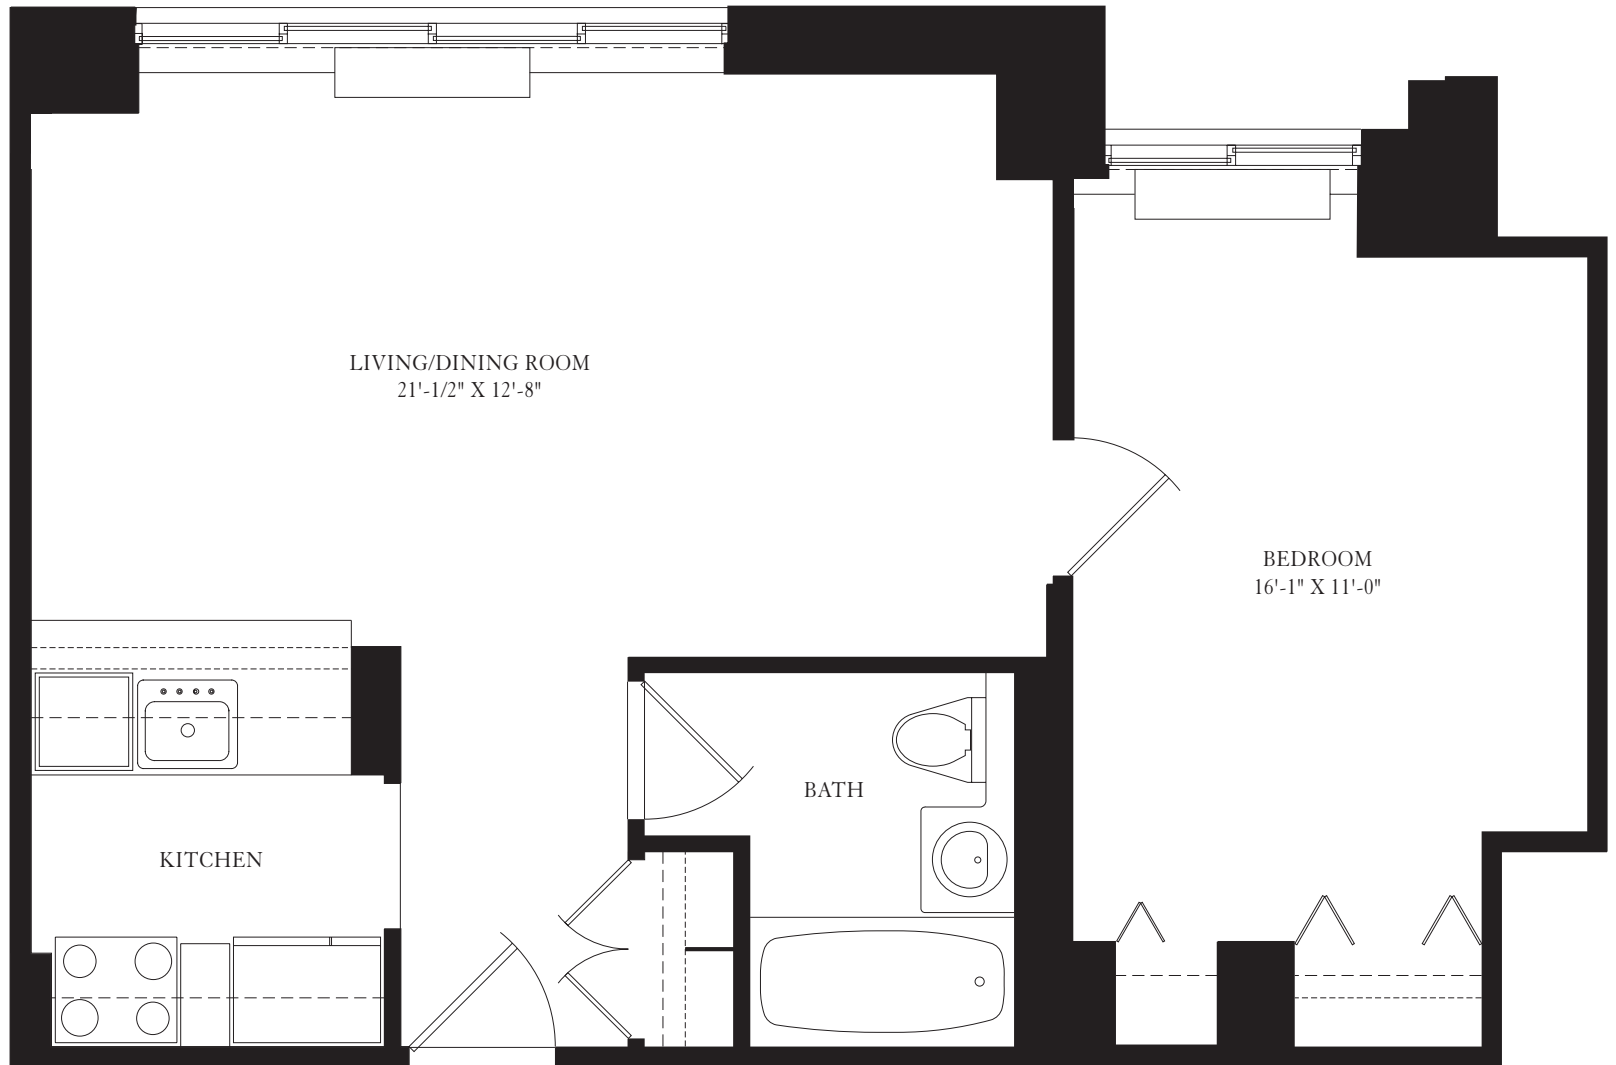

THE  
**CAROLINE**  
A TIMELESS CLASSIC

SUITE 33 FLOORS 4 THROUGH 11  
60 West 23rd Street, New York, NY 10010 T: 212-837-4800

All dimensions are approximate and subject to normal construction variances.