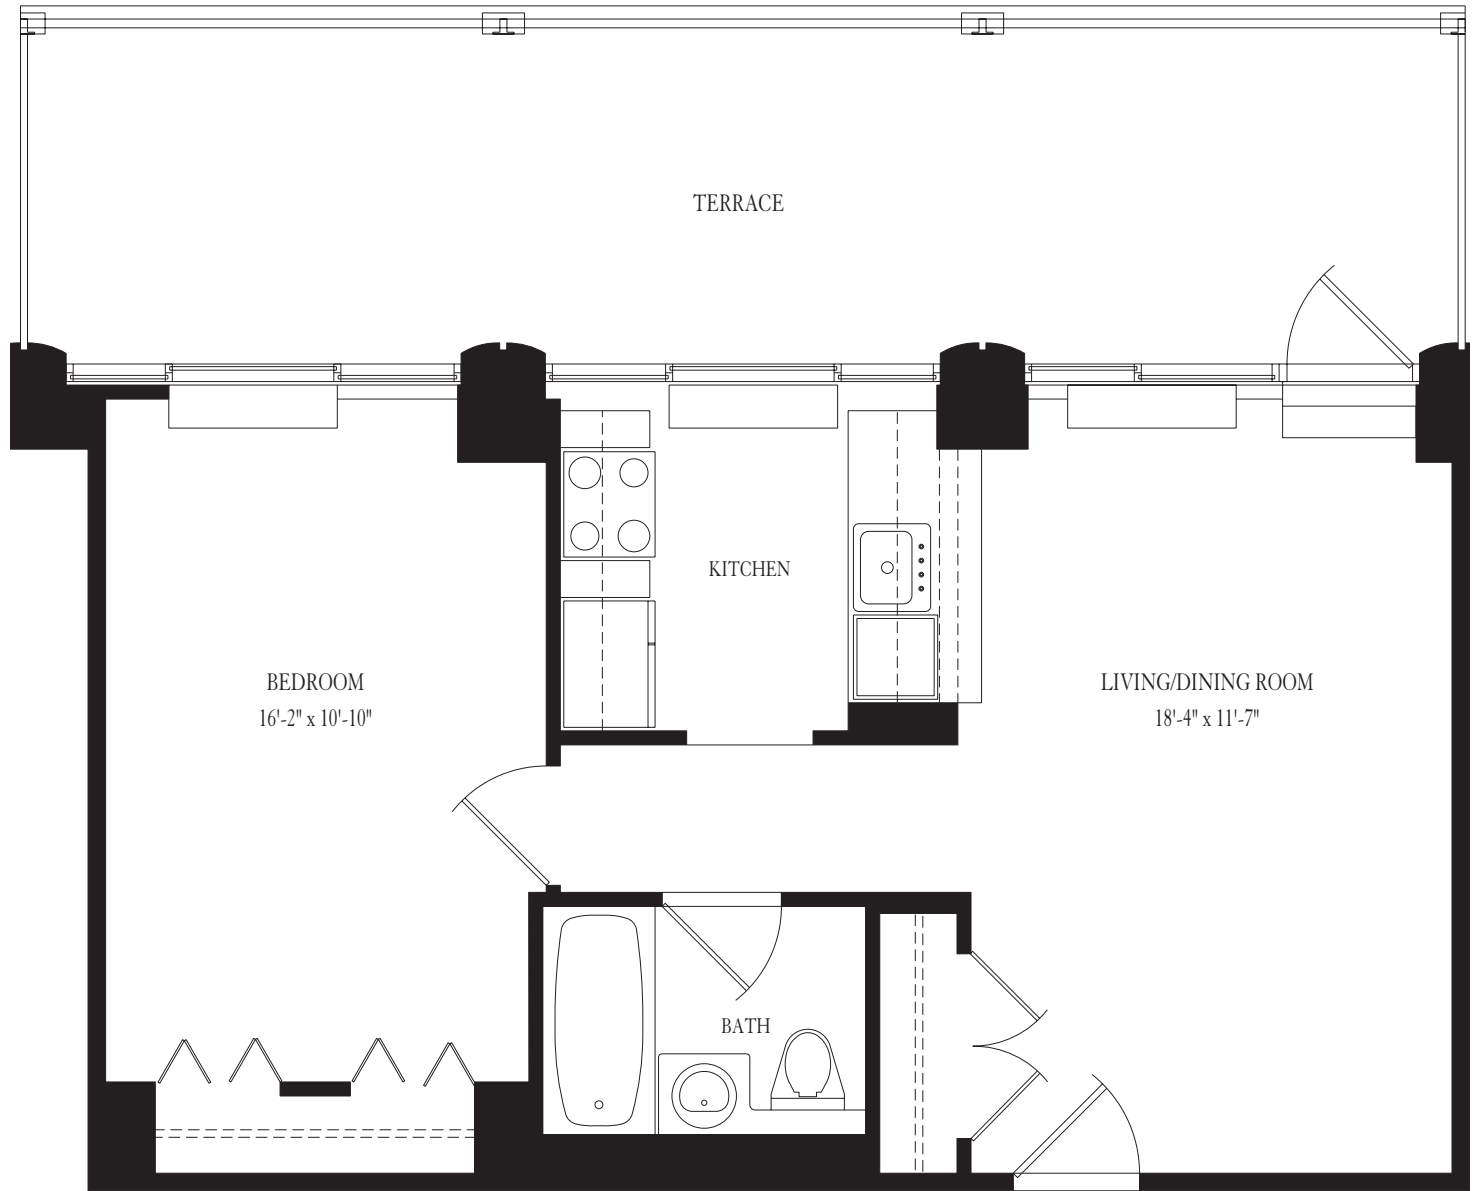

THE  
**CAROLINE**  
A TIMELESS CLASSIC

SUITE 32 FLOOR 10  
60 West 23rd Street, New York, NY 10010 T: 212-837-4800

All dimensions are approximate and subject to normal construction variances.