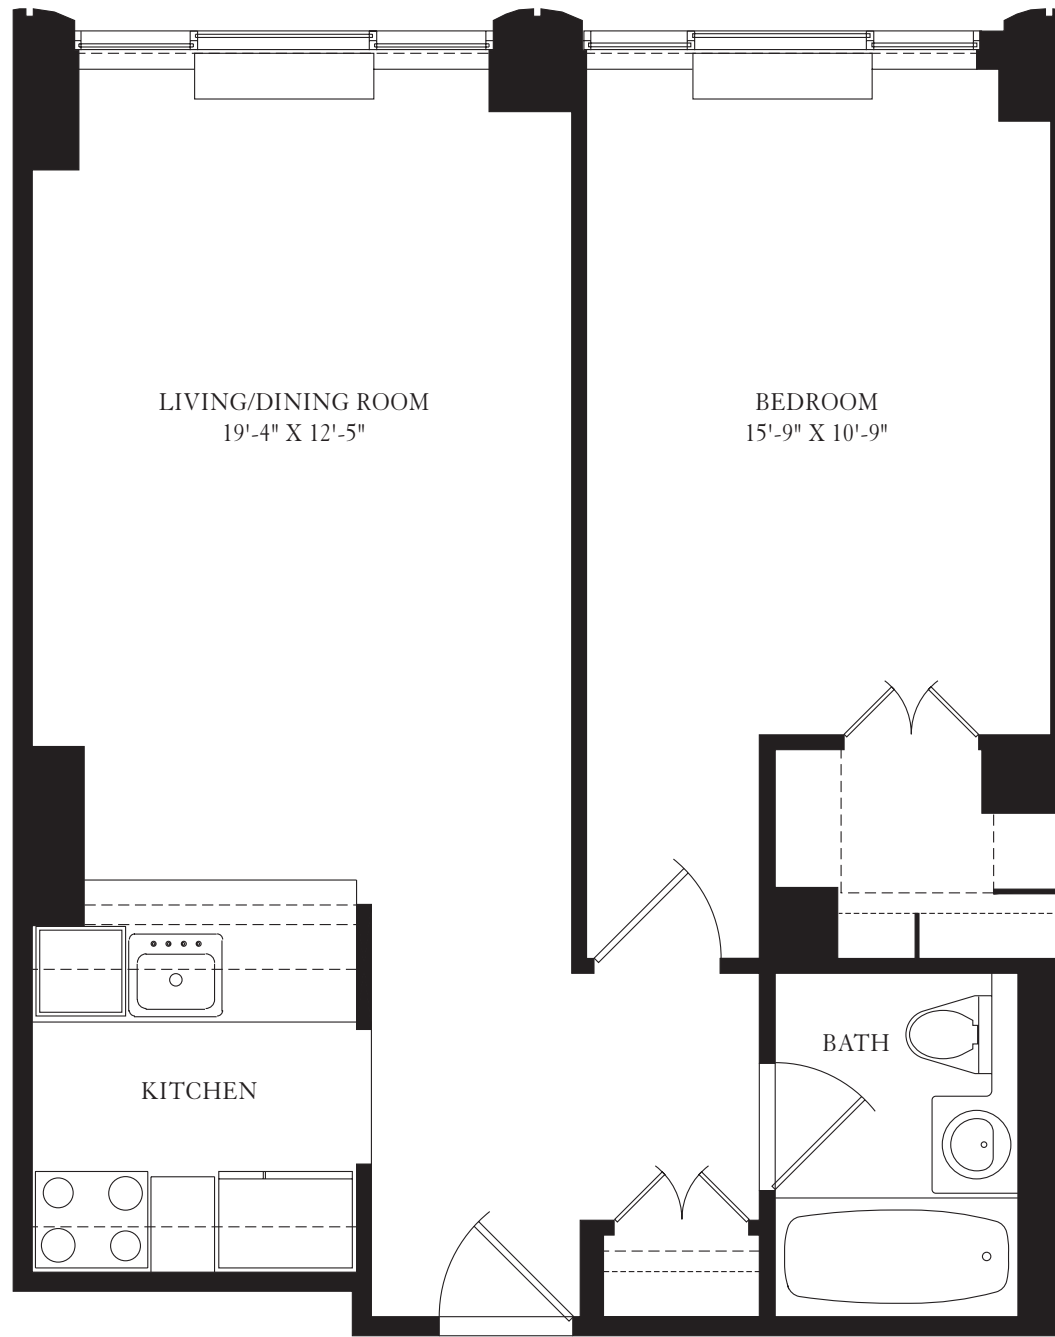

THE
CAROLINE
A TIMELESS CLASSIC

SUITE 30 FLOORS 4 THROUGH 9
60 West 23rd Street, New York, NY 10010 T: 212-837-4800

All dimensions are approximate and subject to normal construction variances.