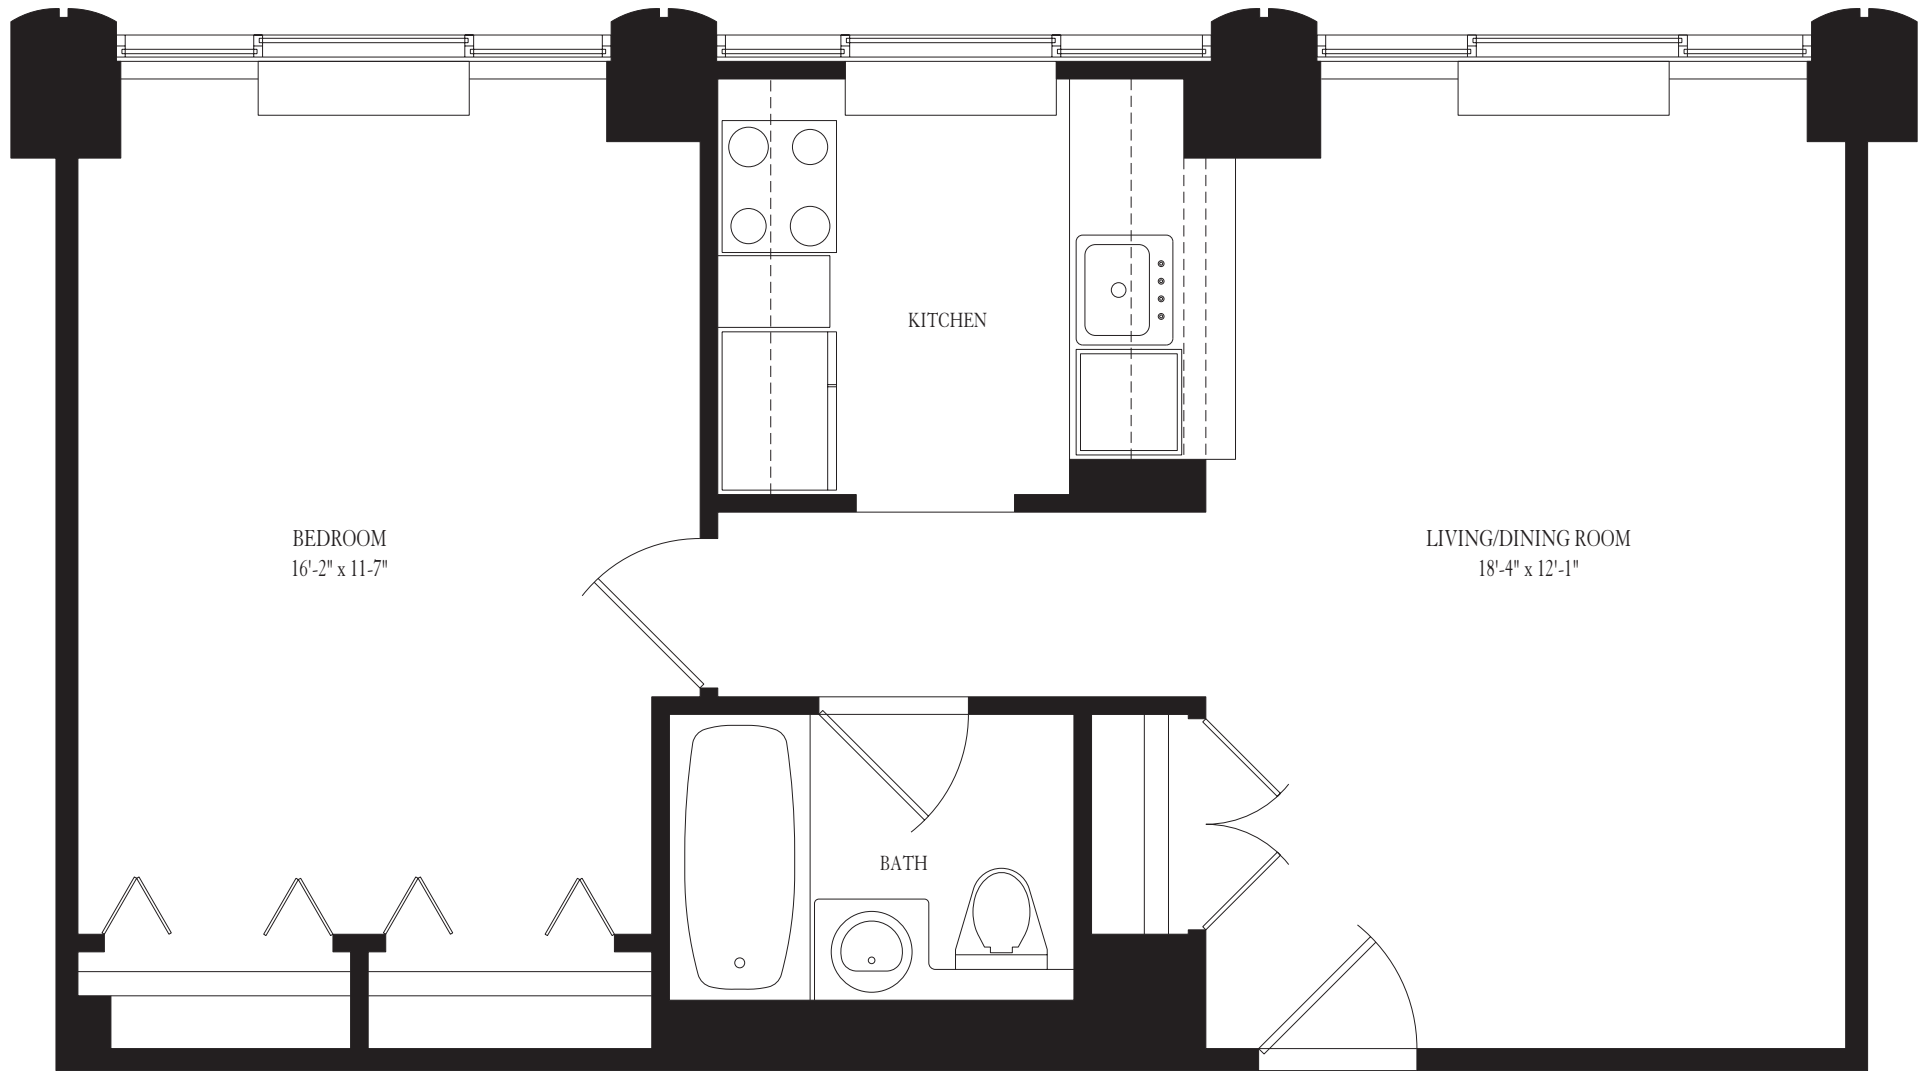

THE  
**CAROLINE**  
A TIMELESS CLASSIC

SUITE 30 FLOOR 11  
60 West 23rd Street, New York, NY 10010 T: 212-837-4800

All dimensions are approximate and subject to normal construction variances.