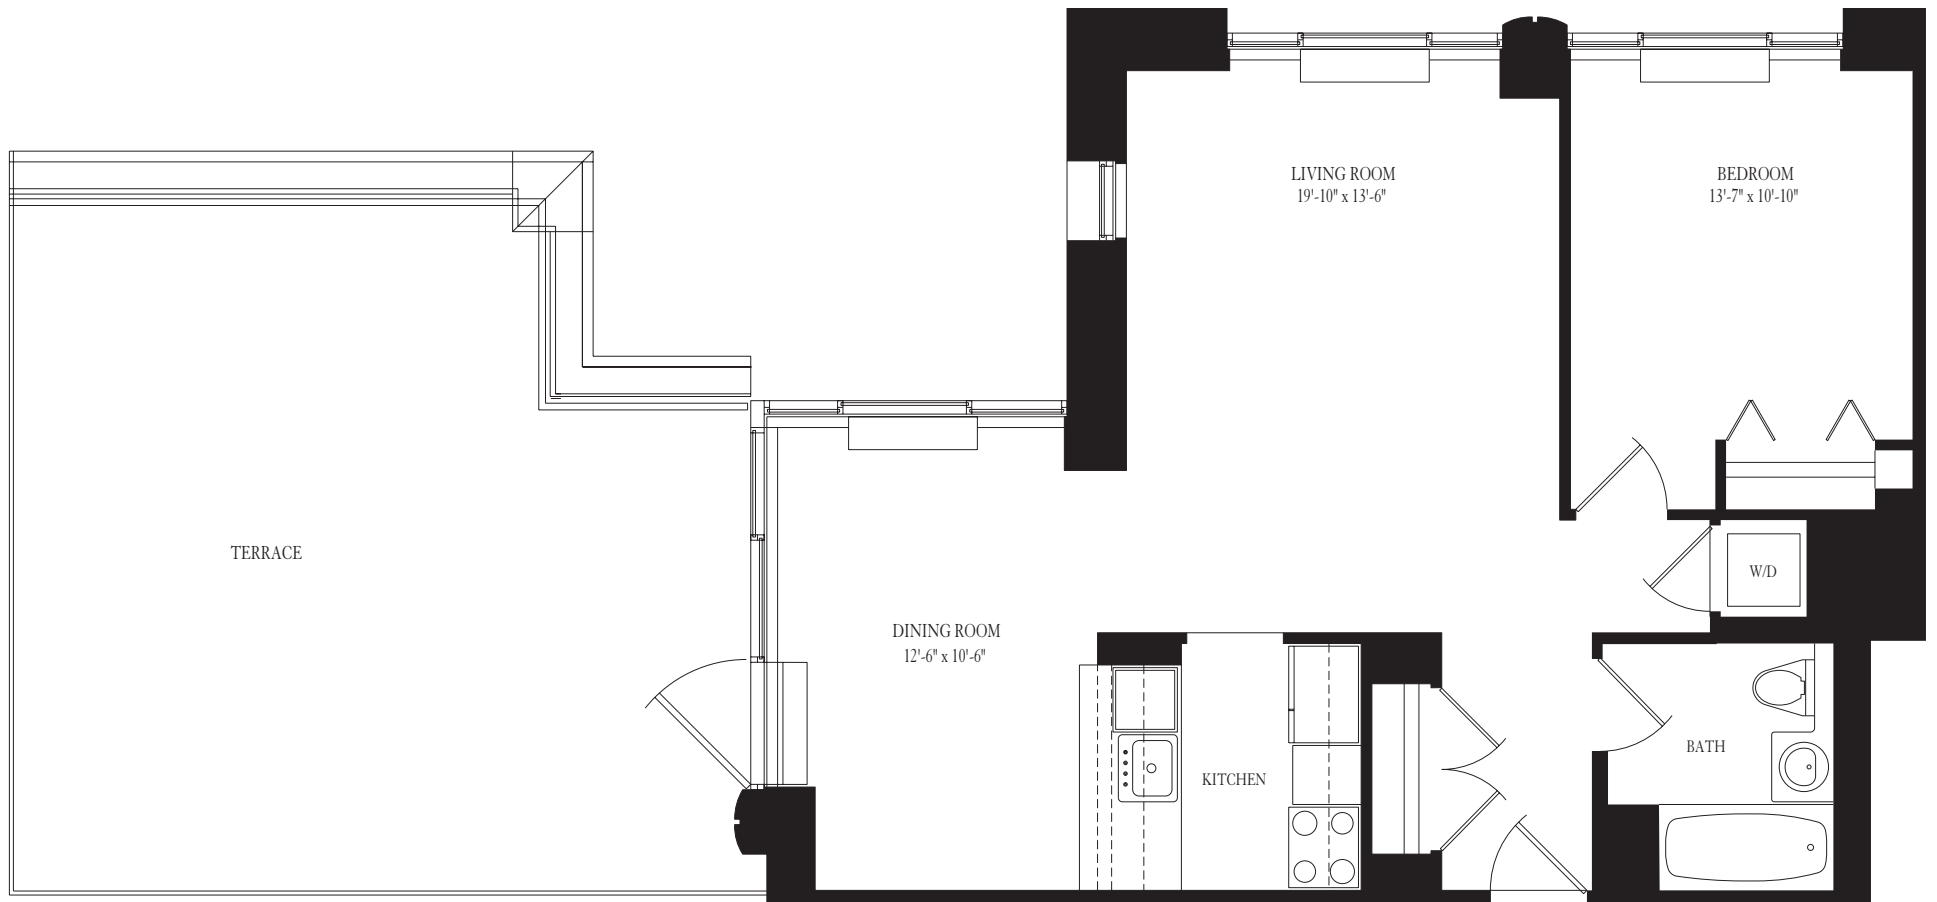

THE
CAROLINE
A TIMELESS CLASSIC

SUITE 16 FLOOR 12
60 West 23rd Street, New York, NY 10010 T: 212-837-4800

All dimensions are approximate and subject to normal construction variances.