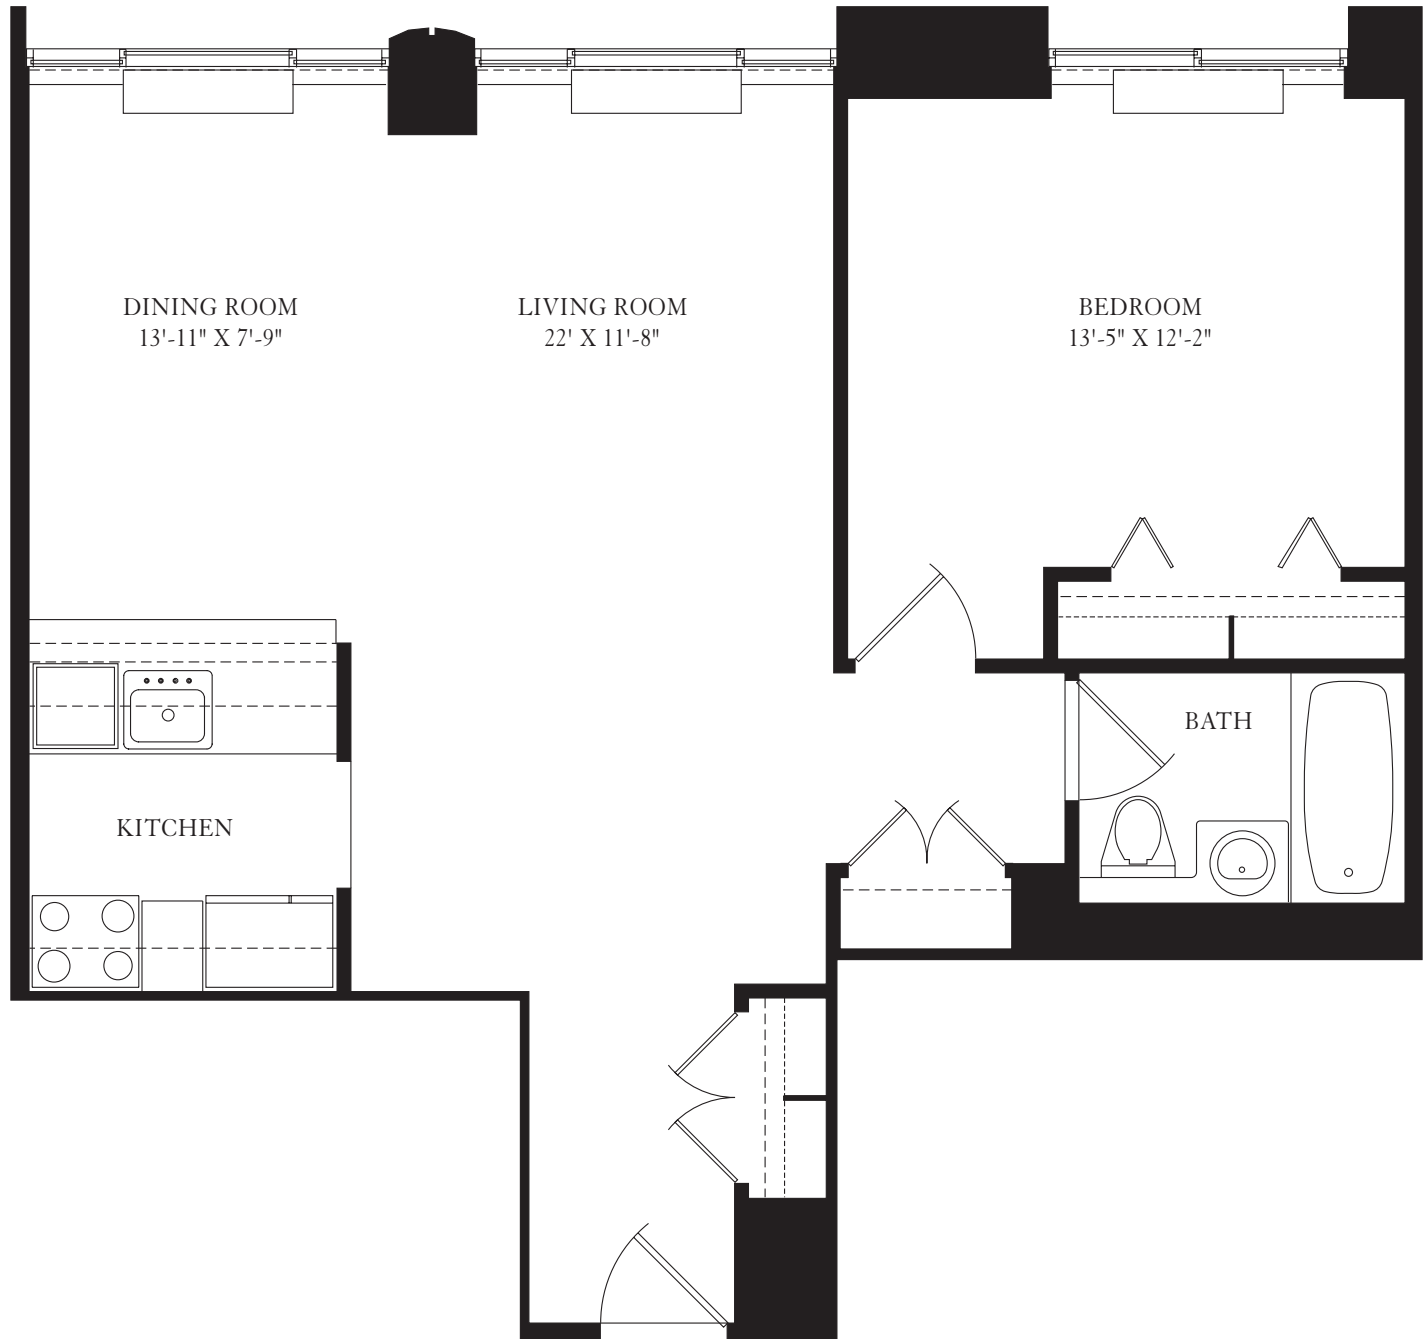

THE
CAROLINE
A TIMELESS CLASSIC

SUITE 11 FLOORS 5 THROUGH 11
60 West 23rd Street, New York, NY 10010 T: 212-837-4800

All dimensions are approximate and subject to normal construction variances.